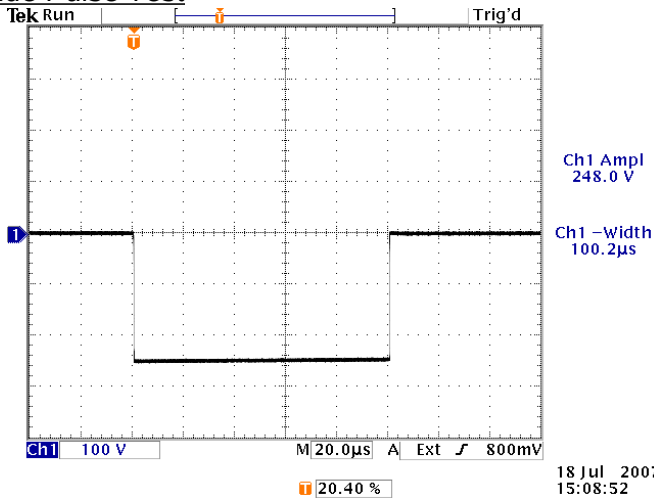

info@avtechpulse.com - http://www.avtechpulse.com/

PERFORMANCE CHECKSHEET

Model: AVR-3HF-B-PN
Type: High-Voltage High-Speed Pulse Generator
S.N.: 11769
Date: July 18, 2007

Rise & Fall Time Test

100 kHz, 400 ns, +250V into a 50Ω load.
50 V/div, 100 ns/div.

18 Jul 2007
15:08:06

- a) Output Signal Amplitude: 0 to ±250V
- b) Pulse Width (FWHM): 100 ns – 100 us
- c) Rise Time (20%-80%): < 10 ns
- d) Fall Time (80%-20%): < 10 ns
- e) PRF: 1 Hz - 100 kHz
- f) Jitter, Stability: OK
- g) Prime Power: 100-240V AC, 50-60 Hz.

Wide Pulse Test

100 Hz, 100 us, -250V into a 50Ω load.
100 V/div, 20 us/div.

18 Jul 2007
15:08:52

References levels: 20%, 80%.