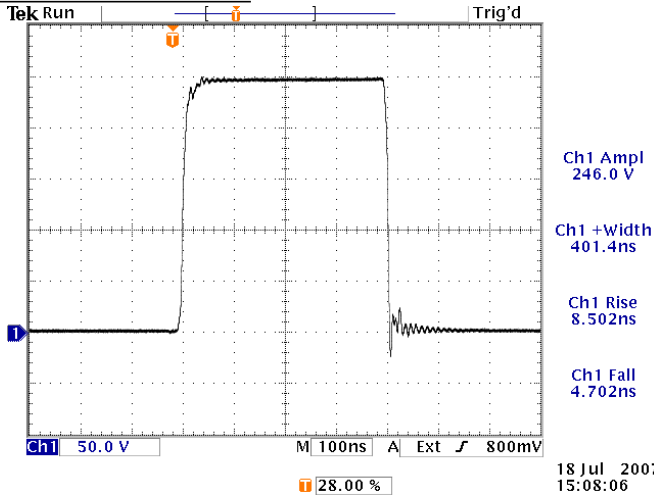

info@avtechpulse.com - http://www.avtechpulse.com/

PERFORMANCE CHECKSHEET

Model: AVR-3HF-B-PN
Type: High-Voltage High-Speed Pulse Generator
S.N.: 11769
Date: July 18, 2007

Rise & Fall Time Test

100 kHz, 400 ns, +250V into a 50Ω load.
50 V/div, 100 ns/div.

18 Jul 2007
15:08:06

- a) Output Signal Amplitude: 0 to ±250V
- b) Pulse Width (FWHM): 100 ns – 100 us
- c) Rise Time (20%-80%): < 10 ns
- d) Fall Time (80%-20%): < 10 ns
- e) PRF: 1 Hz - 100 kHz
- f) Jitter, Stability: OK
- g) Prime Power: 100-240V AC, 50-60 Hz.

Wide Pulse Test

100 Hz, 100 us, -250V into a 50Ω load.
100 V/div, 20 us/div.

18 Jul 2007
15:08:52

References levels: 20%, 80%.