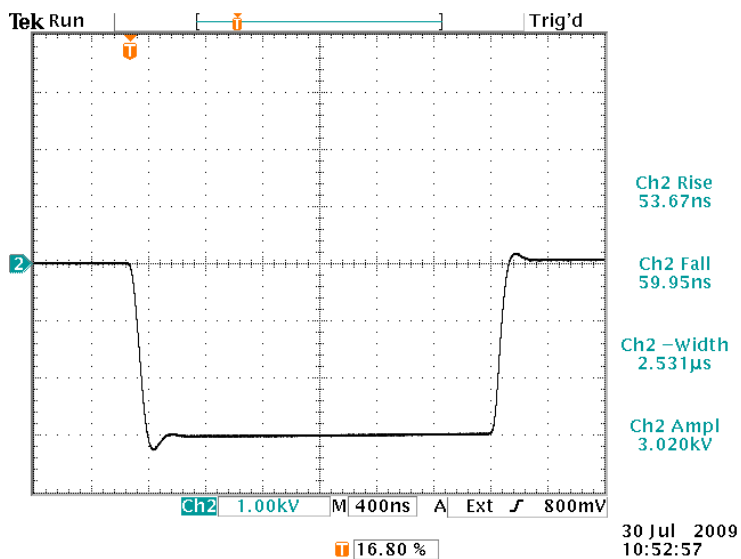

info@avtechpulse.com - http://www.avtechpulse.com/

PERFORMANCE CHECKSHEET

Model: AVRH-3-B-N  
Type: High-Voltage Pulse Generator  
S.N.: 12286  
Date: July 30, 2009

a) Output Signal Amplitude: 0 to -3000V

b) Pulse Width (FWHM): 200 ns - 2.5 us

c) Rise Time (20%-80%): < 100 ns

d) Fall Time (80%-20%): < 100 ns

e) PRF: 1 Hz - 1 kHz

f) Jitter, Stability: OK

g) Prime Power: 100-240V AC, 50-60 Hz.

1 kHz, 2.5 us, into 10 kΩ. 1 kV/div, 400 ns/div.