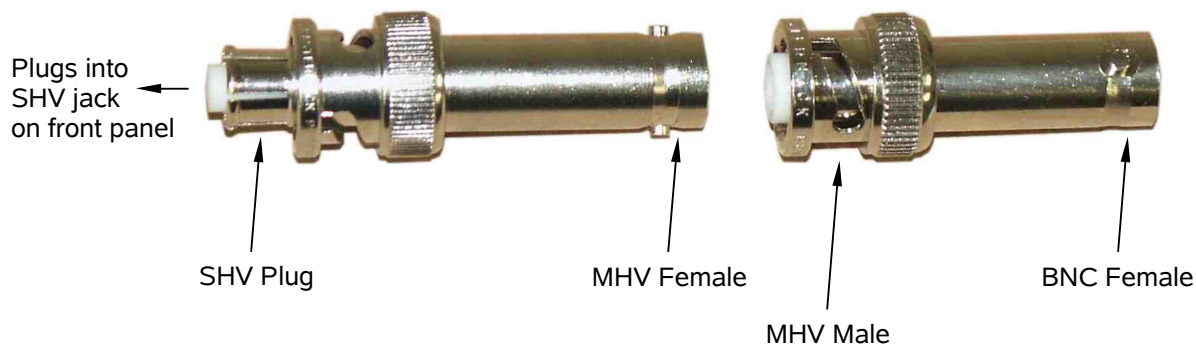

### ADPT1 INSTRUCTIONS

The ADPT1 adapter kit provides an SHV PLUG to MHV FEMALE adapter and an MHV MALE to BNC FEMALE adapter, as shown below:

The two adapters may be used together to provide an SHV-to-BNC function for the Avtech AVR-8A and AVRH families of high-voltage pulse generators.