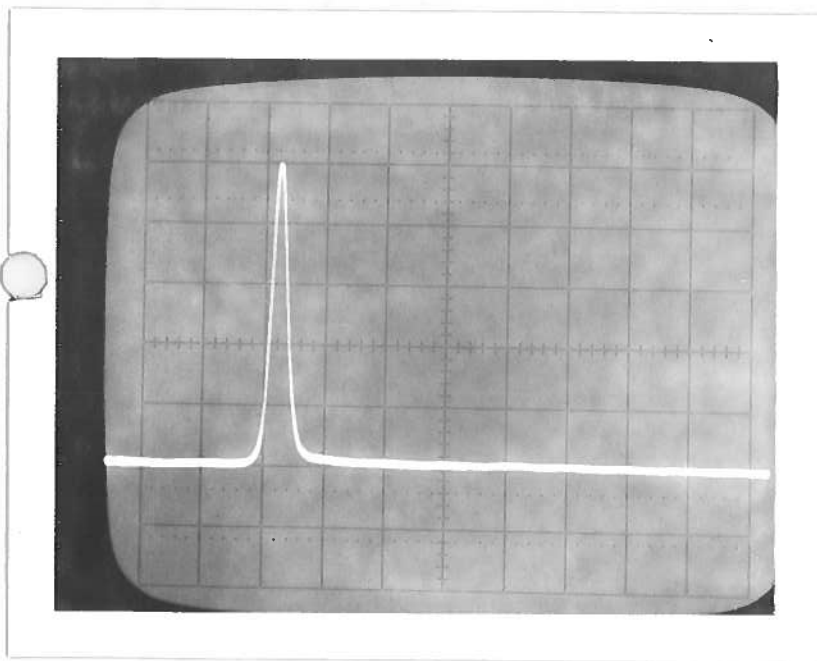

IMPULSE GENERATOR

PERFORMANCE CHECK

Model: *AUH-MPT*

S.N.: *208*

Date: *APRIL 26 79*

a) Output signal amplitude:

> 30 VOLTS

b) Pulse width:

≤ 1.0 NSEC

c) Jitter, stability:

(10% RISE TIME)

OK

d) Prime power:

+15 ± 1 VOLT

185 mA

2.0 NSEC/CM
≈ 8.0 VOLTS/CM