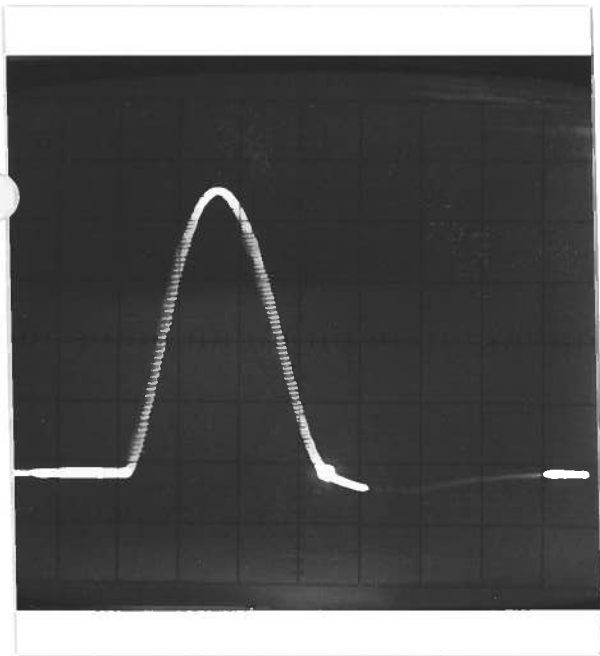

PULSE GENERATOR

PERFORMANCE CHECK

Model: *AVO-1-5*

S.N.: *282*

Date: *JAN 23 80*

- a) Output signal amplitude:  
*100 TO 300 AMPS*
- b) Pulse width (half power points):  
*30 NSEC.*
- c) Jitter, stability:  
*OK*
- d) Prime power:  
*+15 ± 1 VOLT*  
*260 mA*

*≈ 60 AMPS / DIV*  
*20 NSEC / DIV*