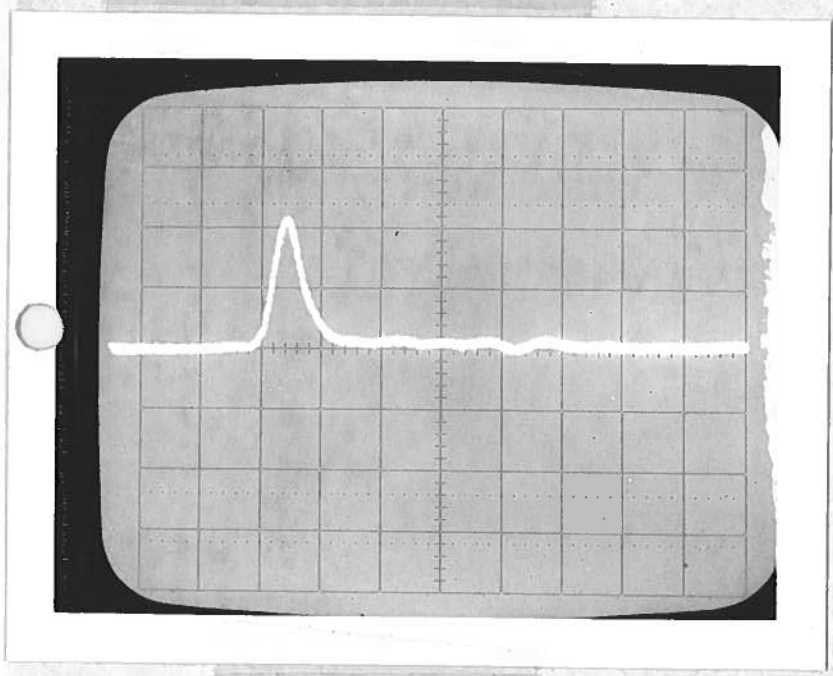

IMPULSE GENERATOR

PERFORMANCE CHECK

Model: AVH-17

(A) S.N.: 345

Date: JUNE 30 80

a) Output signal amplitude:  
    > 15 VOLT

b) Pulse width:  
    ≤ 1.0 nsec

c) Jitter, stability:  
    OK

d) Prime power:  
    15 ± 1.0 V  
    200 mA

≈ 16 VOLTS/cm  
1.0 nsec/cm