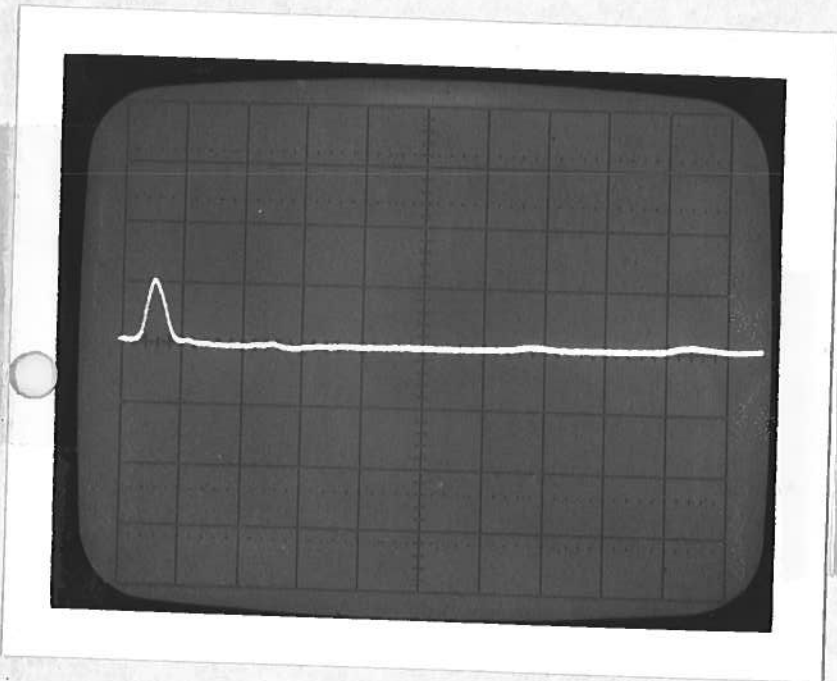

IMPULSE GENERATOR

PERFORMANCE CHECK

Model: *AVH-5-1VA*

S.N.: *512*

Date: *APRIL 28 81*

*100 VOLTS/DIV*

*2.0 NSEC/DIV*

*40 KHZ*

a) Output signal amplitude:

*0 to +90V*

b) Pulse width:

*≤ 1.0 nsec*

c) Jitter, stability:

*OK*

d) Prime power:

*+15 ± 0.5V*

*190 mA*

e) PRF:

*0 TO 40 KHZ*