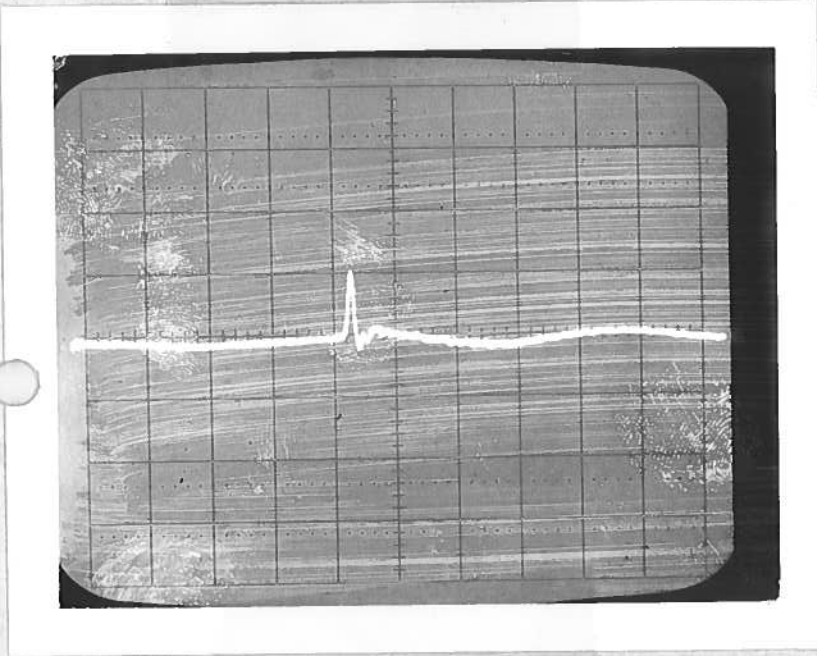

IMPULSE GENERATOR

PERFORMANCE CHECK

Model: **AVH-5-1-A 7**

S.N.: **734**

Date: **FEB 9 82**

a) Output signal amplitude:

0 TO +10V

b) Pulse width:

≤ 135 nsec.

c) Jitter, stability:

OK

d) Prime power:

+15 ± 1 Volt

150 mA (max)

10 Volts/DIV

1.0 nsec/DIV.