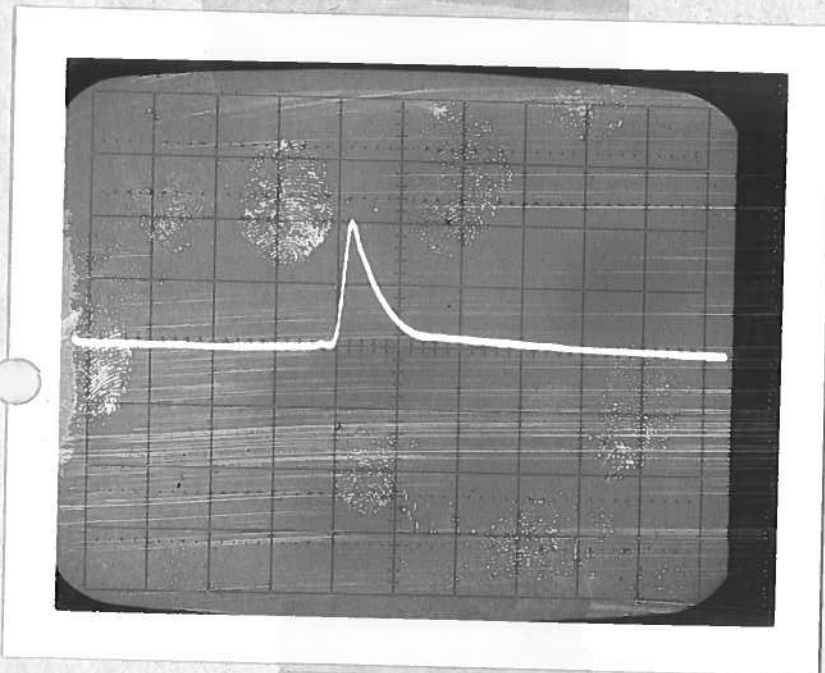

IMPULSE GENERATOR

PERFORMANCE CHECK

Model: *AVH-M2-P*

S.N.: *735*

Date: *FEB 9 82*

- a) Output signal amplitude:  
*> 60 VOLTS*
- b) Pulse width:  
*≤ 2 NSEC.*
- c) Jitter, stability:  
*OK*

d) Prime power:

*+ 135 ± 5.0 VOLTS*  
*4 mA MAX.*

*3.2 VOLTS/DIV*  
*2 NSEC/DIV*  
*400 KHz*