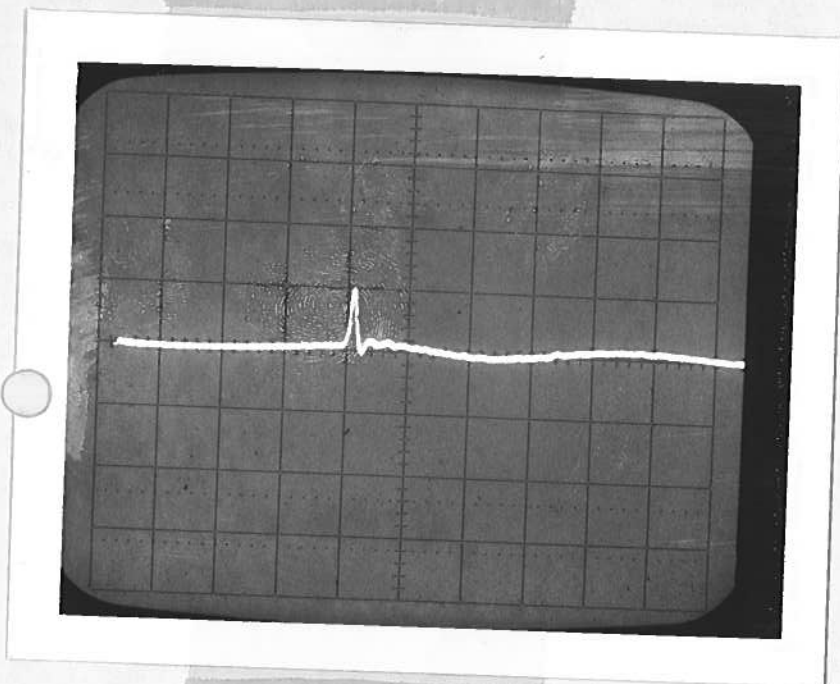

IMPULSE GENERATOR

PERFORMANCE CHECK

Model: **AUH-5-1-P-PS-A**

S.N.: **793**

Date: **MAR 18 82**

a) Output signal amplitude:

0 TO +10V

b) Pulse width:

≤ 135 nsec

c) Jitter, stability:

OK

d) Prime power:

120/240 V

50-60 Hz.

UNIT SHIPPED

WITH VOLTAGE

SET WITH (A) IN

240 V

POSITION.

10 VOLTS/DIV

1 nsec/DIV

400 kHz.