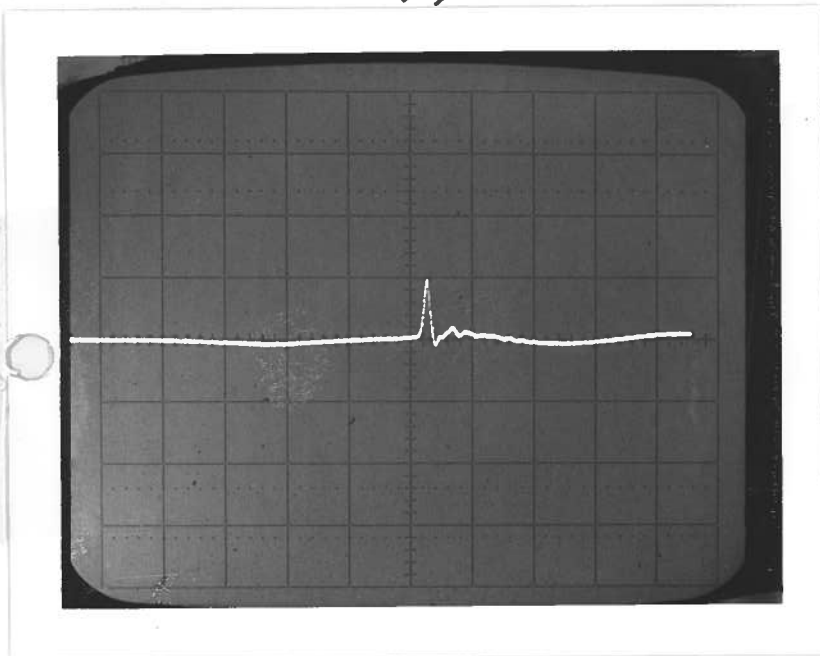

IMPULSE GENERATOR

PERFORMANCE CHECK

Model: AV14-5-1-P-1A

S.N.: 943

Date: AUG 22 82

a) Output signal amplitude:

0.6 ± 10 V

b) Pulse width:

≈ 130 psec

c) Jitter, stability:

OK

d) Prime power:

+15 ± 1.0 V

175 mA rms

10 VOLTS/DIV

1.0 nsec/DIV

400 kHz