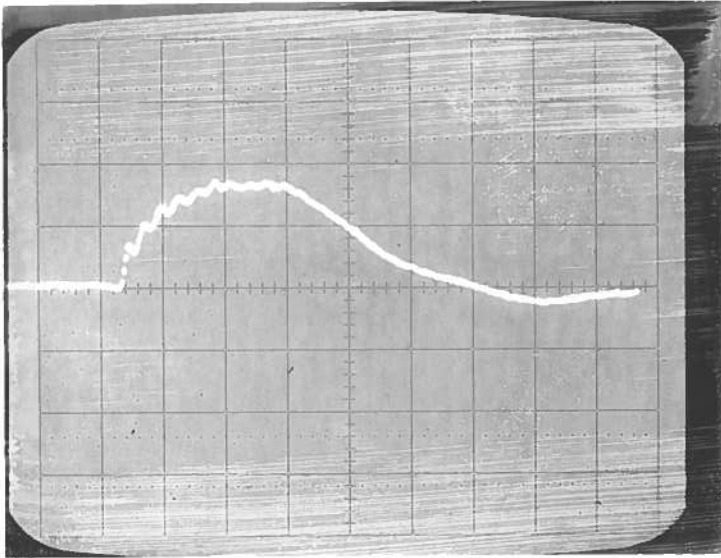

PULSE GENERATOR

PERFORMANCE CHECK

Model: **AVO-1**  
S.N.: **948**  
Date: **JUNE 28 82**

- a) Output signal amplitude:  
**25 TO 100 AMP.**
- b) Pulse width:  
**= 25 NSEC.**
- c) Rise time:  
**NA**
- d) Fall time:  
**NA**
- e) PRF:  
**0 TO 1 KHz.**
- f) Jitter, stability:  
**OK**
- g) Prime power:

**67 AMPS/DIV**  
**10 NSEC/DIV**  
**1 KHz**

**+15 ± 1.0 V**  
**180 mA.**