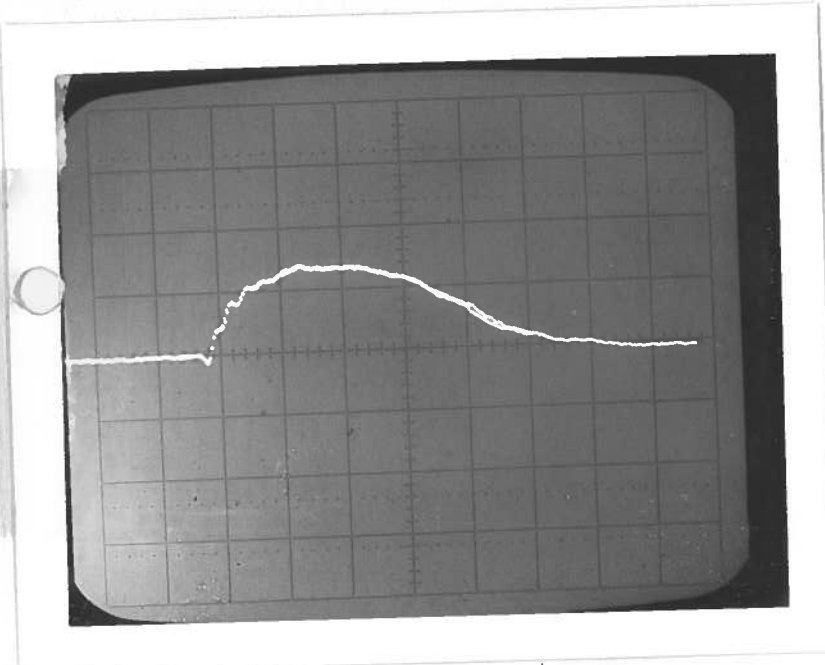

PULSE GENERATOR  
PERFORMANCE CHECK

Model: AV0-1  
S.N.: 985  
Date: SEPT 13 8 2

- a) Output signal amplitude:  
+25 to 100 A
- b) Pulse width:  
≈ 25 nsec
- c) Rise time:  
NA
- d) Fall time:  
NA
- e) PRF:  
0 to 1 kHz
- f) Jitter, stability:  
OK
- g) Prime power:

64 AMP/DIV  
10 nsec/DIV  
1 kHz

+15 ± 1.0 V  
130 mA (MAX)  
*[Signature]*