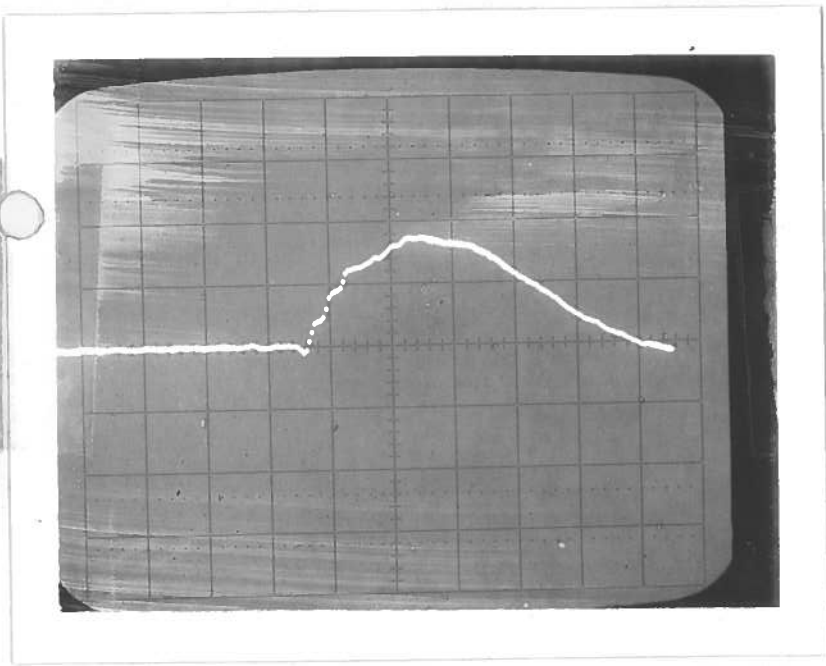

PULSE GENERATOR
PERFORMANCE CHECK

Model: *AVO-1*
S.N.: *1332*
Date: *MAY 29 83*

- a) Output signal amplitude:
25 TO 1100 AMPS
- b) Pulse width:
25 NSEC
- c) Rise time:
NA
- d) Fall time:
NA
- e) PRF:
0 TO 1 KHz
- f) Jitter, stability:
OK
- g) Prime power:

64 AMPS/DIV
10 NSEC/DIV
1 KHz

+15 ± 1.0 V
190 mA (MAX)
[Signature]