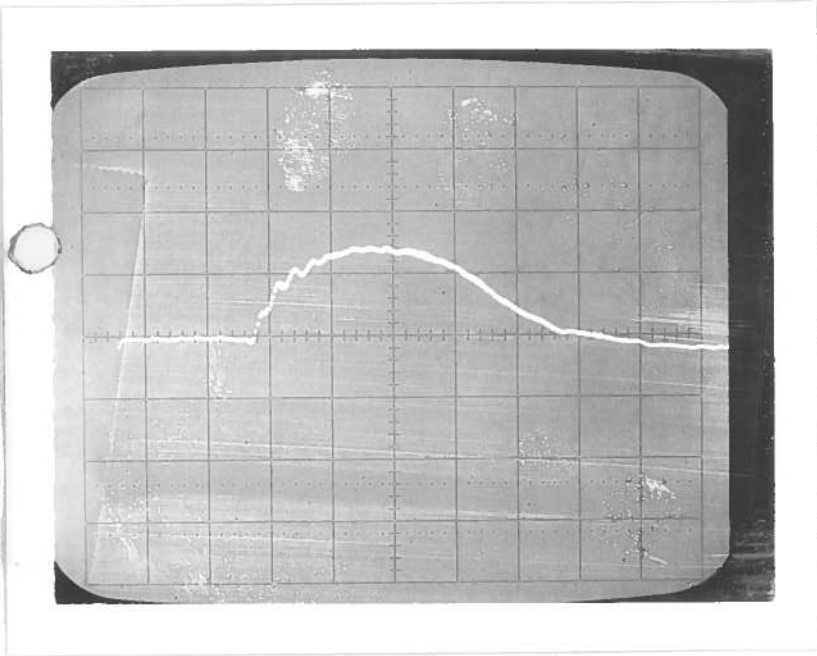

PULSE GENERATOR

PERFORMANCE CHECK

Model: AV0-1

S.N.: 1475

Date: Aug. 30 83

- a) Output signal amplitude: 25 TO 100 AMPS
- b) Pulse width: 26 NSEC
- c) Rise time: NA
- d) Fall time: NA
- e) PRF: 0 TO 1 KHZ
- f) Jitter, stability: OK
- g) Prime power:

60 AMPS / DIV
10 NSEC / DIV
1 KHZ

+15 ± 1.0 V
160 mA (MAX)