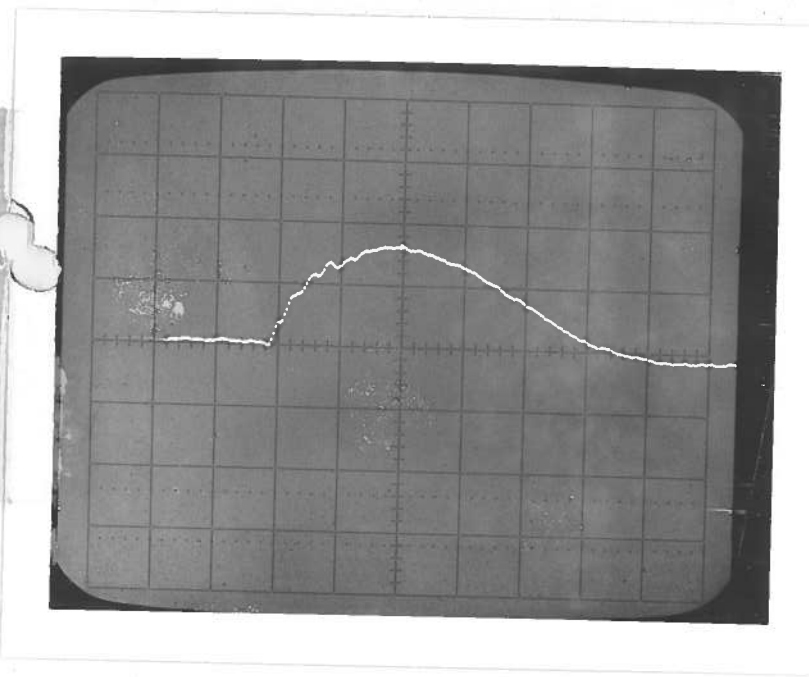

PULSE GENERATOR
PERFORMANCE CHECK

Model: AVO-1
S.N.: 2043
Date: Nov 1, 1984

- a) Output signal amplitude: +25 TO +100 AMPS
- b) Pulse width: 25 NSEC
- c) Rise time: NA
- d) Fall time: NA
- e) PRF: 0 TO 1 KHz
- f) Jitter, stability: OK
- g) Prime power:

≈ 65 AMPS/DIV
10 NSEC/DIV
1.0 KHz

+15 ± 1.0 VOLTS
200 mA (MAX)

AA