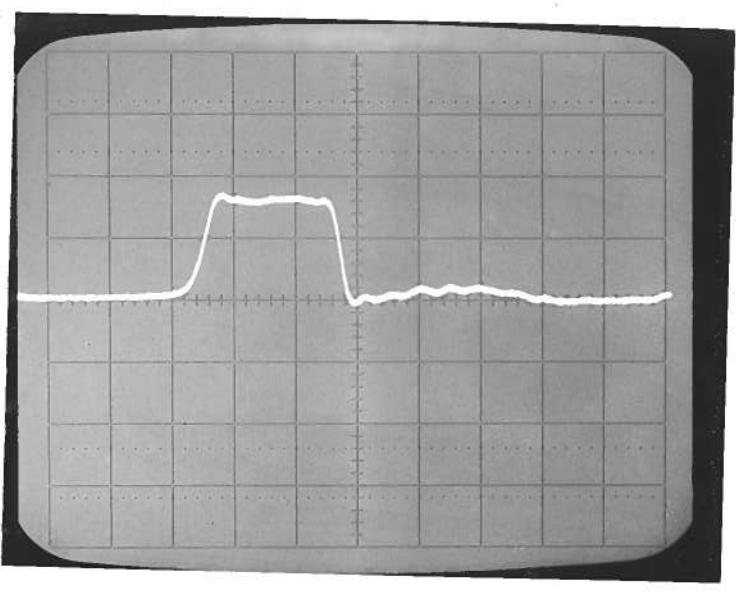

PULSE GENERATOR
PERFORMANCE CHECK

Model: *AVO-2-C-7*
S.N.: *2938*
Date: *MAR 4 86*

- a) Output signal amplitude:
0 TO +10 AMPS
- b) Pulse width:
0 TO 15 NSEC
- c) Rise time:
≤ 2 NSEC
- d) Fall time:
≤ 1 NSEC
- e) PRF:
0 TO 20 KHZ
- f) Jitter, stability:
OK
- g) Prime power:

≈ 7 AMPS/DIV
5.0 NSEC/DIV
20 KHZ

120/240 V
50-60 HZ
[Signature]