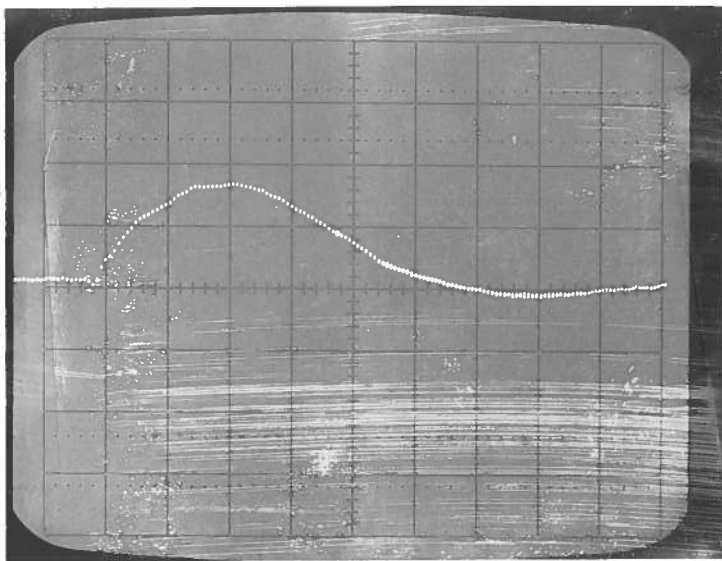

PULSE GENERATOR
PERFORMANCE CHECK

Model: *AVO-1.*
S.N.: *3129*
Date: *JUNE 17 '86*

- a) Output signal amplitude:
+25 TO +100 AmPS
- b) Pulse width:
25 NSEC
- c) Rise time:
N/A
- d) Fall time:
N/A
- e) PRF:
0 TO 1KHz
- f) Jitter, stability:
OK
- g) Prime power:

~ 60 AmPS/DIV
10 NSEC/DIV
500 Hz

+15 ± 1.0 VOLT
200 mA (MAX)
[Signature]