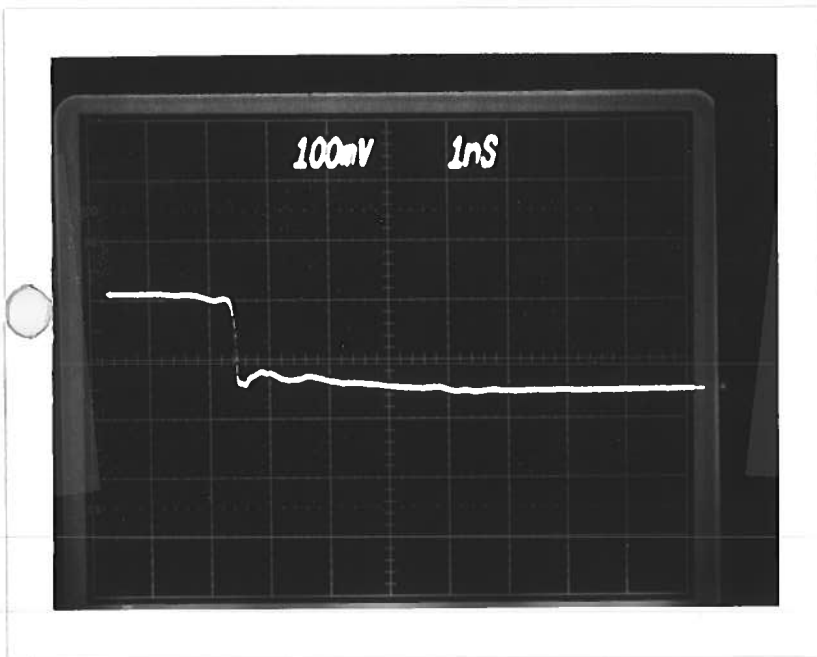

PULSE GENERATOR
PERFORMANCE CHECK

Model: *ARK-AV-N-IM*

S.N.: *4472*

Date: *SEPT 8 88*

- a) Output signal amplitude:
0 TO -15 V
- b) Pulse width:
1 TO 50 nSEC
- c) Rise time:
≤ 100 pSEC
- d) Fall time:
≤ 1 nSEC
- e) PRF:
0 TO 50 KHz
- f) Jitter, stability:
OK
- g) Prime power:

40 dB ATTEN

10 V/DIV

20 KHz PRF

-15 ± 1.0 VOLTS

250 mA (max)

[Signature]