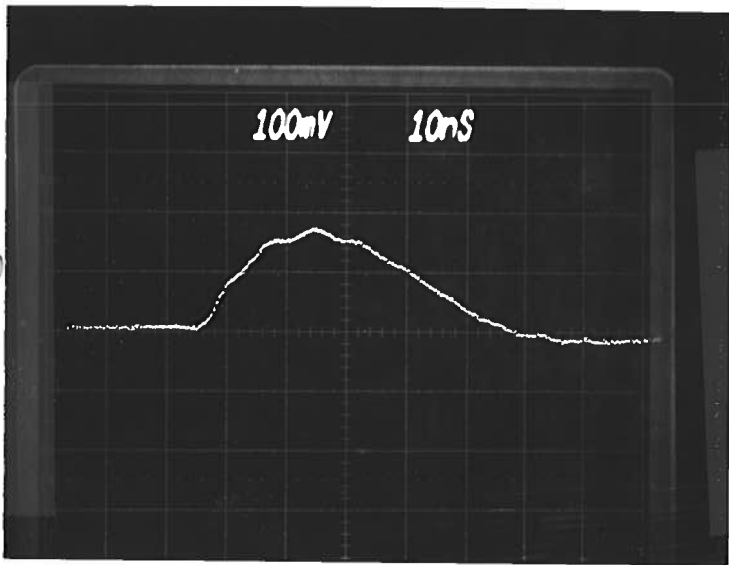

PULSE GENERATOR
PERFORMANCE CHECK

Model: *AVO-1-P*
S.N.: *4541*
Date: *AUG 22 88*

- a) Output signal amplitude: *+25 TO +100. AMI*
- b) Pulse width: *≈ 25 NSEC*
- c) Rise time: *NA*
- d) Fall time: *NA*
- e) PRF: *0 TO 10 KHZ*
- f) Jitter, stability: *OK*
- g) Prime power:

≈ 60 AMPS/DIV +15 ± 1.0 VOLTS
500 HZ
200 mA (max)
[Signature]