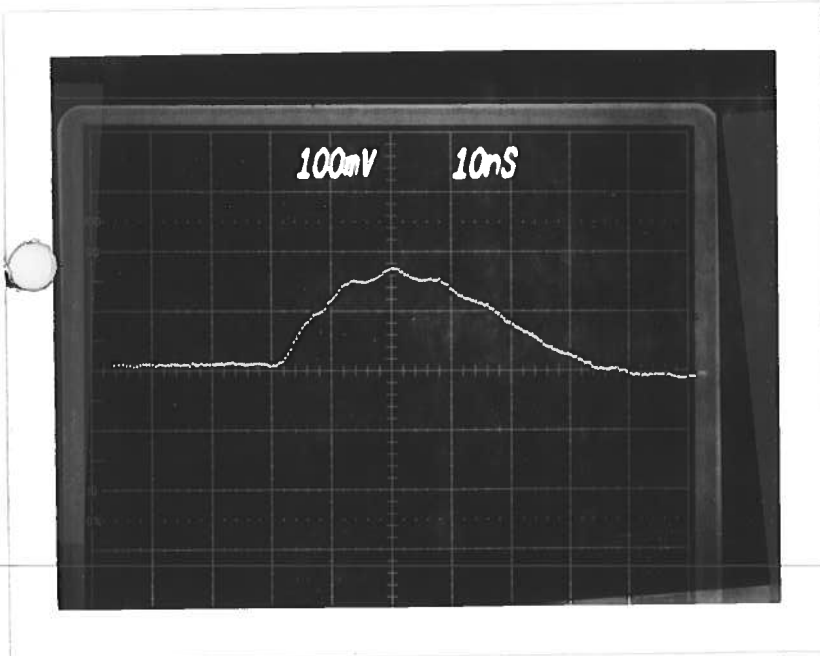

PULSE GENERATOR
PERFORMANCE CHECK

Model: *AVO-1-P*
S.N.: *4543*
Date: *AUG 22 88*

- a) Output signal amplitude:
+ 25 TO +100 AMV.
- b) Pulse width:
≤ 25 NSEC
- c) Rise time:
NA
- d) Fall time:
NA
- e) PRF:
0 TO 1.0 KHz
- f) Jitter, stability:
OK
- g) Prime power:

≈ 60 AMPS/DIV *+15 ± 1.0 VOLTS*
500 Hz. *200 mA (MAX)*

[Signature]