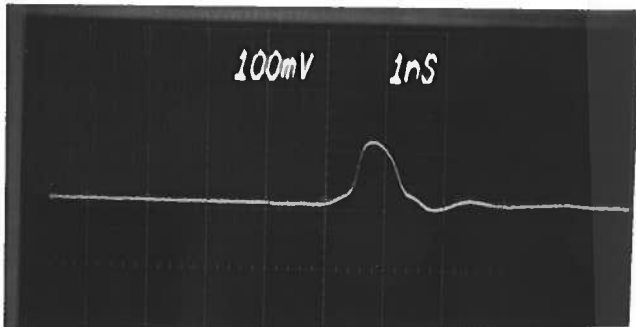

PULSE GENERATOR

PERFORMANCE CHECK

Model: AVH-1741-PN-55C

S.N.: 5916

Date: JUL 7 10 1991

(A) P_{out} 60 dB ATTEN

(B) N_{out} 60 dB ATTEN
50 kHz 100F

a) Output signal amplitude:

± 100 uV

b) Pulse width:

0.6 TO 2.0 ns

c) Rise time:

NA

d) Fall time:

NA

e) PRF:

0 TO 100 kHz

f) Jitter, stability:

OK

g) Prime power:

+ 10.2 TO 14.0 V

250 mA (MAX)

[Signature]