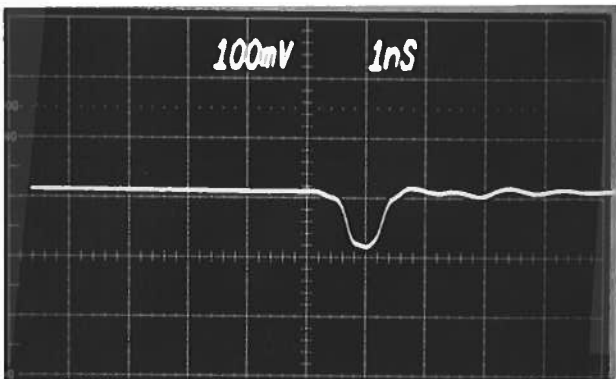

PULSE GENERATOR

PERFORMANCE CHECK

Model: AVH-1741-PN-55C

S.N.: 5916

Date: JUL 7 10 1991

(A) P_{out} 60 dB ATTEN

(B) N_{out} 60 dB ATTEN
50 kHz 100F

a) Output signal amplitude:

± 100 uV

b) Pulse width:

0.6 TO 2.0 ns

c) Rise time:

NA

d) Fall time:

NA

e) PRF:

0 TO 100 kHz

f) Jitter, stability:

OK

g) Prime power:

+ 10.2 TO 14.0 V

250 mA (MAX)

[Signature]