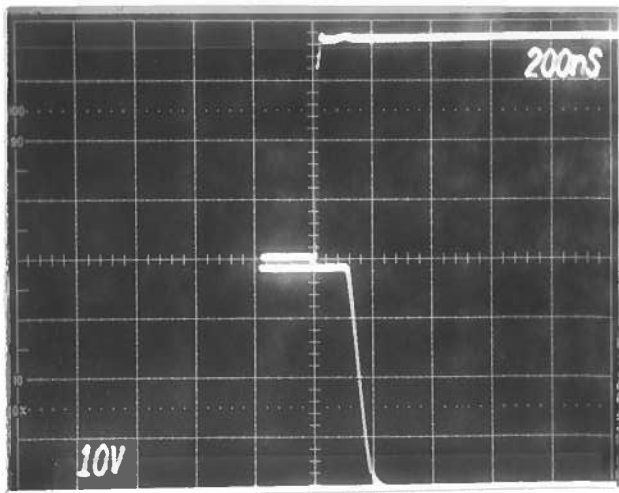

NA

g) Prime power:

+40 VOLTS, 200 mA

-11.6 VOLTS, 150 mA

+5.0 VOLTS, 150 mA

(A) PRF = 2.0 KHz (OK)

ALL WAVEFORMS
FOR MOTOROLA
ZN 5339.