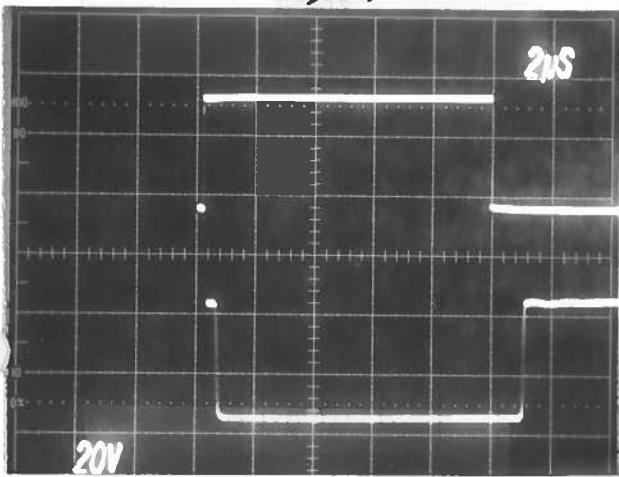

PULSE GENERATOR

PERFORMANCE CHECK

Model: AV-ATL 25

S.N.: 6652

Date: APRIL 8 '93

a) Output signal amplitude:

NA

b) Pulse width: