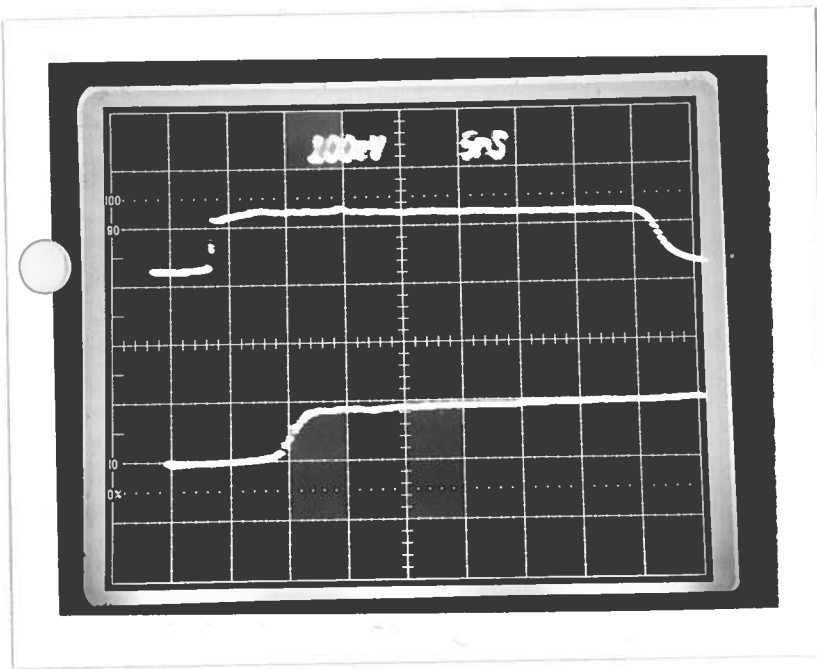

PULSE GENERATOR  
PERFORMANCE CHECK

Model: AVI-U-1A3-CP

S.N.: 8386

Date: FEB 23 1998

- a) Output signal amplitude: 0 TO +100 VOLTS
- b) Pulse width: 150ns
- c) Rise time: 4 TO 100 NS  
≤ 200 NS
- d) Fall time: ≤ 4 NS
- e) PRF: 0 TO 5 KHz
- f) Jitter, stability: OK
- g) Prime power: 100 ± 10 %  
50-60 Hz

60 db ATTEN  
- - 100 VOLTS/DIV  
TOP 5 NS/DIV  
BOT 500 PS/DIV  
(RISE TIME)