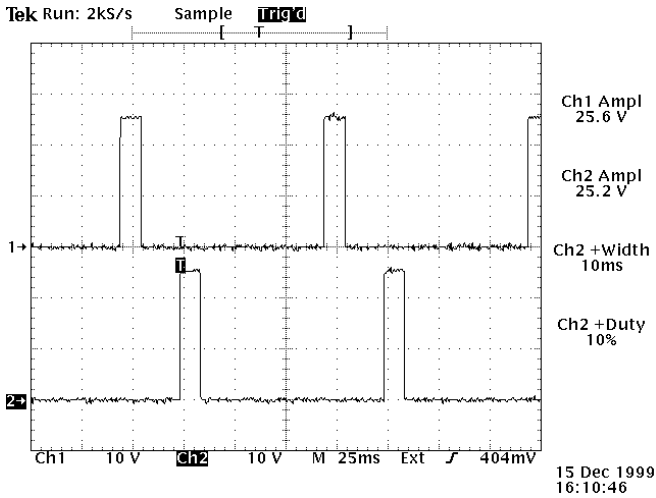

PULSE GENERATOR
PERFORMANCE CHECK

Model: AV-156A-C-P-OP1B-ISIA

S.N.: 9101

Date: December 15, 1999

a) Output Signal Amplitude: 0-5A

b) Pulse Width: 1 - 100 ms

c) Rise Time: < 10 μs

d) Fall Time: < 10 μs

e) PRF: 1 - 100 Hz

f) Jitter, Stability: OK

g) Prime Power: 120/240V AC, 50-60 Hz,

h) Inter-channel delay: 0 - 100 ms