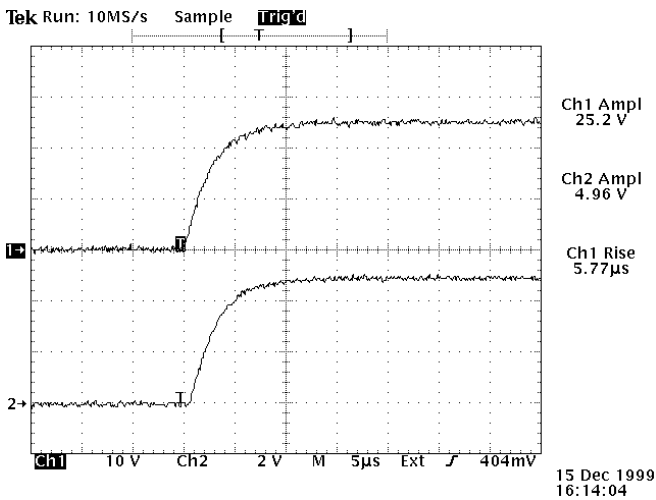

PULSE GENERATOR
PERFORMANCE CHECK

Model: AV-156A-C-P-OP1B-ISIA

S.N.: 9101

Date: December 15, 1999

a) Output Signal Amplitude: 0-5A

b) Pulse Width: 1 - 100 ms

c) Rise Time: < 10 μs

d) Fall Time: < 10 μs

e) PRF: 1 - 100 Hz

f) Jitter, Stability: OK

g) Prime Power: 120/240V AC, 50-60 Hz,

h) Inter-channel delay: 0 - 100 ms