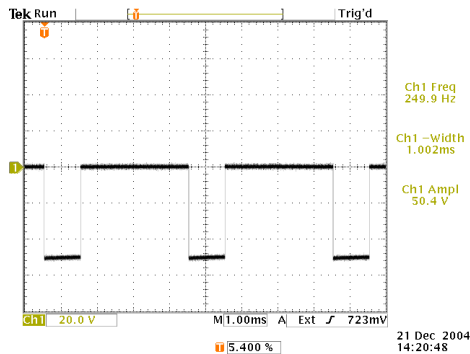

PERFORMANCE CHECKSHEET

Model: AV-1015-B-R5 S.N.: 11078 Date: December 21, 2004

-50V, Z_{OUT}=2Ω, 50Ω load, PW = 1 ms, 250 Hz

a) Output Signal Amplitude: 0 to ±50V

b) Pulse Width: 20 ns - 10 ms, 25% duty cycle

c) Rise Time: < 10 ns

d) Fall Time: < 10 ns

+50V, Z_{OUT}=50Ω, 50Ω load, PW = 50 ns, 5 MHz

e) PRF: 10 Hz - 10 MHz

f) Jitter, Stability: OK

g) Prime Power: 100-240V AC, 50-60 Hz.

-50V, Z_{OUT}=2Ω, 50Ω load, near minimum PW, 10 MHz