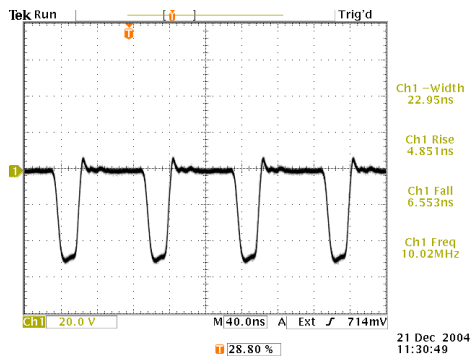

PERFORMANCE CHECKSHEET

Model: AV-1015-B-R5 S.N.: 11078 Date: December 21, 2004

-50V, Z_{OUT}=2Ω, 50Ω load, PW = 1 ms, 250 Hz

a) Output Signal Amplitude: 0 to ±50V

b) Pulse Width: 20 ns - 10 ms, 25% duty cycle

c) Rise Time: < 10 ns

d) Fall Time: < 10 ns

+50V, Z_{OUT}=50Ω, 50Ω load, PW = 50 ns, 5 MHz

e) PRF: 10 Hz - 10 MHz

f) Jitter, Stability: OK

g) Prime Power: 100-240V AC, 50-60 Hz.

-50V, Z_{OUT}=2Ω, 50Ω load, near minimum PW, 10 MHz

Reference levels: 10%, 90%