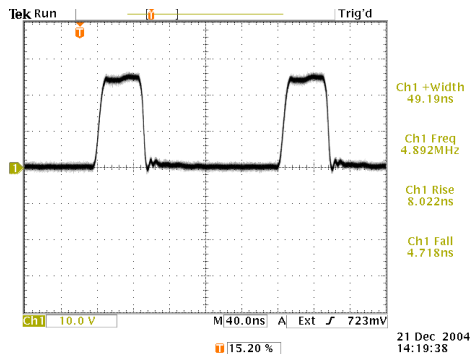

PERFORMANCE CHECKSHEET

Model: AV-1015-B-R5 S.N.: 11078 Date: December 21, 2004

-50V, Z_{OUT}=2Ω, 50Ω load, PW = 1 ms, 250 Hz

a) Output Signal Amplitude: 0 to ±50V

b) Pulse Width: 20 ns - 10 ms, 25% duty cycle

c) Rise Time: < 10 ns

d) Fall Time: < 10 ns

+50V, Z_{OUT}=50Ω, 50Ω load, PW = 50 ns, 5 MHz

e) PRF: 10 Hz - 10 MHz

f) Jitter, Stability: OK

g) Prime Power: 100-240V AC, 50-60 Hz.

-50V, Z_{OUT}=2Ω, 50Ω load, near minimum PW, 10 MHz