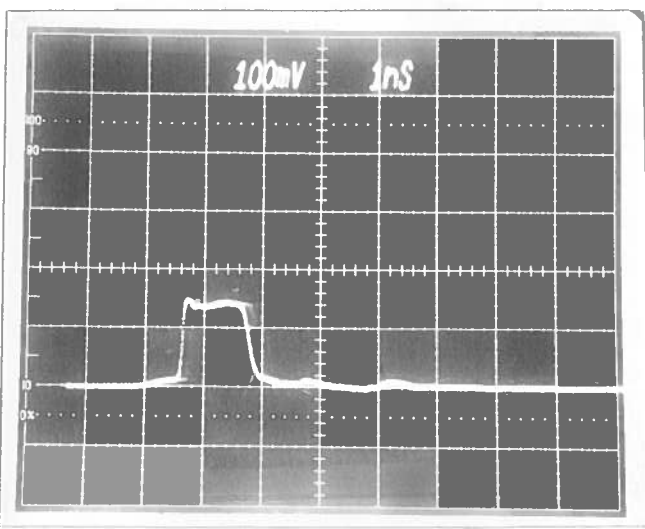

PERFORMANCE CHECKSHEET

Model: *AVO-9A-C-A-703-MEGA*

S.N.: *11094*

Date: *JAN 13 2005*

a) Output Signal Amplitude:  
*0 to +200 mA*  
*(0 to +13V to 50Ω)*  
 b) Pulse Width(FWHM):  
*0.6 to 1.2 ns*

c) Rise Time (20%-80%):  
*200 ps*

d) Fall Time (80%-20%):  
*200 ps*

① MAINFRAME out to 40dB ( $1^{\circ}V/P1U$ )

e) PRF:  
*0 to 2 MHz*

*PW MAX* f) Jitter, Stability: *OK*

*PW MAIN* g) Prime Power:  
*100 - 240 V*  
*50 - 60 Hz*

*[Signature]*

② AS ① BUT AUX-S1-MEGA ON  
 MAINFRAME OUT AMP  
 IN 459A INSTALLED AS TEST LOAD

*ME TO 20dB*  
*PRF = 2.0 MHz*