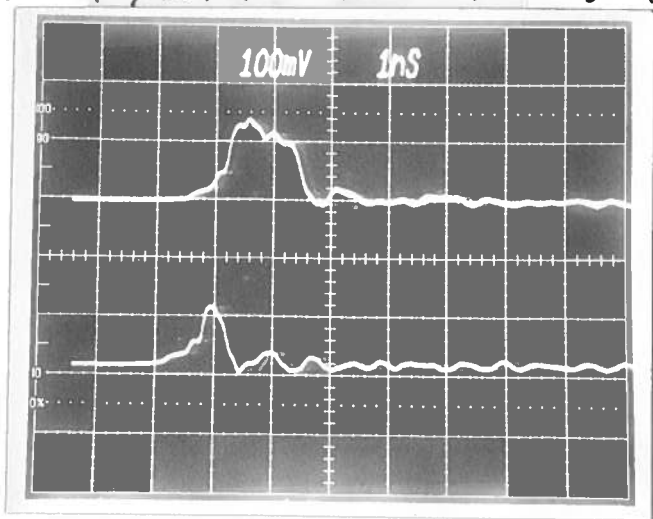

PERFORMANCE CHECKSHEET

Model: *AVO-9A-C-A-703-MEGA*

S.N.: *11094*

Date: *JAN 13 2005*

a) Output Signal Amplitude:  
*0 to +200 mA*  
*(0 to +13V to 50Ω)*  
 b) Pulse Width(FWHM):  
*0.6 to 1.2 ns*

c) Rise Time (20%-80%):  
*200 ps*

d) Fall Time (80%-20%):  
*200 ps*

① MAINFRAME out to 40dB ( $1^{\circ}V/P1U$ )

e) PRF:  
*0 to 2 MHz*

*PW MAX* f) Jitter, Stability: *OK*

*PW MAIN* g) Prime Power:  
*100 - 240 V*  
*50 - 60 Hz*

*[Signature]*

② AS ① BUT AUX-S1-MEGA ON  
 MAINFRAME OUT AMP  
 IN 459A INSTALLED AS TEST LOAD

*ME TO 20dB*  
*PRF = 2.0 MHz*