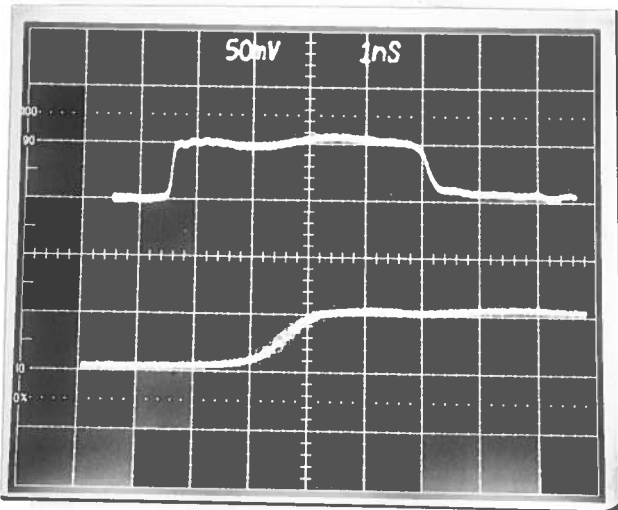

PERFORMANCE CHECKSHEET

Model: *AVM-1-c-f*

S.N.: *11102*

Date: *DEC 16 2004*

a) Output Signal Amplitude:
0 to +5V (to 50%)

b) Pulse Width: *0.2 to 6.0 ns*

c) Rise Time (20%-80%):
≤ 100 ps

d) Fall Time (80%-20%):
≤ 135 ps