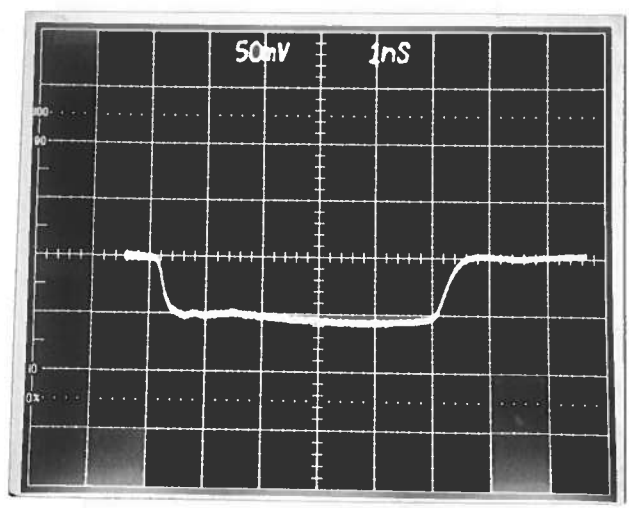

PERFORMANCE CHECKSHEET

Model: *AVMM-2-EA-EW-N*

S.N.: *11131*

Date: *FEB 18 2005*

40 dB ATTEN - 5V/DIV

PRF = 10 MHz

a) Output Signal Amplitude:

0 to 5V (to 50mV)