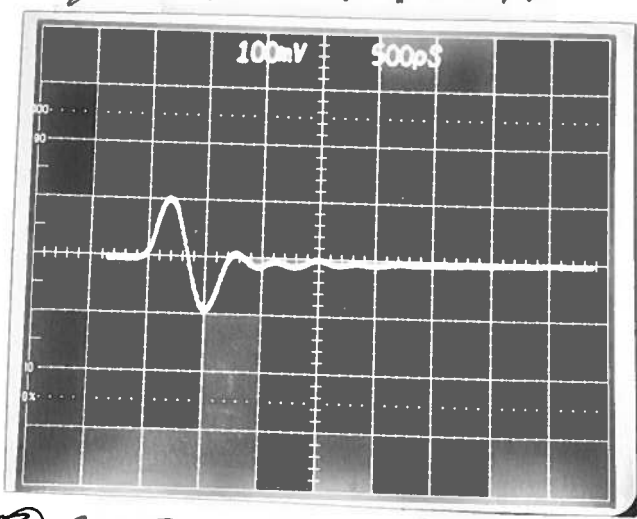

PERFORMANCE CHECKSHEET

Model: *AUDI-1428*
 S.N.: *11135*
 Date: *MAR 7 2005*

Ⓐ PRF = 1.0 MHz
 40 dB ATTN, 10V/DIV

Ⓑ PRF = 100 kHz
 40 dB ATTN, 10V/DIV

- a) Output Signal Amplitude:
≥ 20 Vpp (to 50Ω)
- b) FREQUENCY:
1428 MHz
- c) Rise Time (20%-80%):
NA
- d) Fall Time (80%-20%):
NA
- e) PRF:
0 TO 1.0 MHz
- f) Jitter, Stability:
OK
- g) Prime Power:
*+15 VDC
150 mA (MAX)*