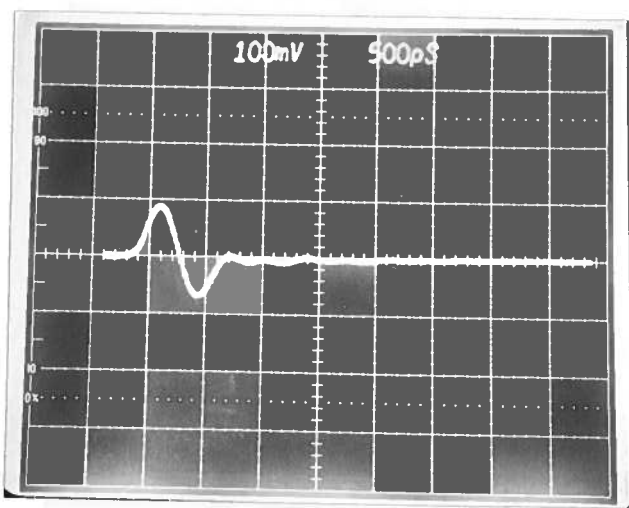

PERFORMANCE CHECKSHEET

Model: *AUDI-1428*
 S.N.: *11135*
 Date: *MAR 7 2005*

Ⓐ PRF = 1.0 MHz
 40 dB ATTN, 10V/DIV

Ⓑ PRF = 100 kHz
 40 dB ATTN, 10V/DIV

- a) Output Signal Amplitude:
≥ 20 Vpp (to 50Ω)
- b) FREQUENCY:
1428 MHz
- c) Rise Time (20%-80%):
NA
- d) Fall Time (80%-20%):
NA
- e) PRF:
0 TO 1.0 MHz
- f) Jitter, Stability:
OK
- g) Prime Power:
*+15 VDC
150 mA (MAX)*