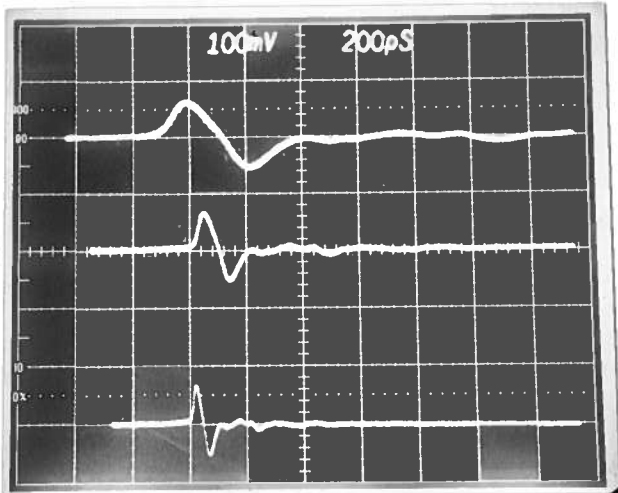

PERFORMANCE CHECKSHEET

Model: AVE-2200

S.N.: 11233

Date: JULY 28 2005

a) Output Signal Amplitude:

$\approx 10 V_{pp}$  (TO 50 $\Omega$ )

b) Pulse Width(FWHM):

2200 ns

c) Rise Time (20%-80%):

NA

d) Fall Time (80%-20%):

NA

e) PRF:

0 TO 1 MHz

f) Jitter, Stability:

OK

g) Prime Power:

+15 VDC

200 mA (MAX)

40 dB ATTEN.: 10V/DIV

① 200 ps/DIV

② 500 ps/DIV

③ 1 ns/DIV

PRF = 100 kHz