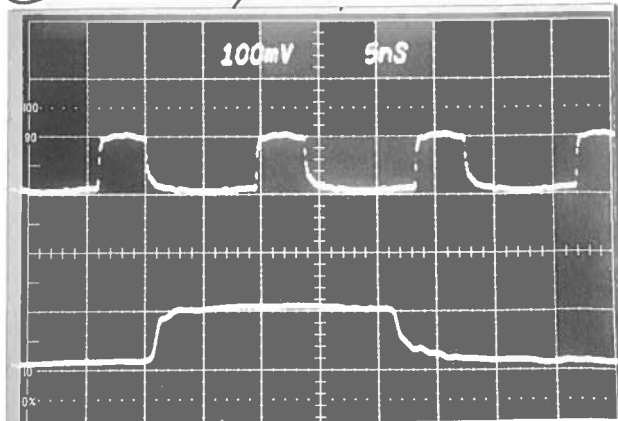

PERFORMANCE CHECKSHEET

Model: *AVN-W-1-C-P-UKA*

S.N.: *11290*

Date: *SEPT 20 2005*

PRF NEAR MIN. 10V/DIV

- ① 5 ns/DIV
- ② 1 ns/DIV

PRF NEAR MAX. 10V/DIV

- ③ 5 ns/DIV
- ④ 1 ns/DIV

a) Output Signal Amplitude:
0 TO +8V (TO 50Ω)

← ① b) Pulse Width(FWHM):
1 TO 5 NS

← ② c) Rise Time (20%-80%):
≤ 200 ps

d) Fall Time (80%-20%):
≤ 200 ps

e) PRF: *38 40 76 MHz*

f) Jitter, Stability: *OK*

g) Prime Power: *100 - 240V*
50 - 60 MHz