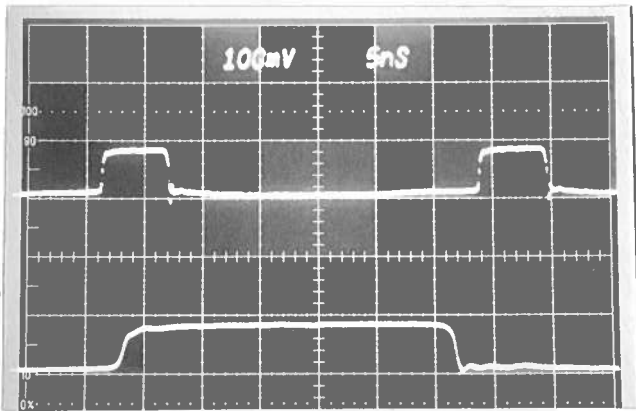

PERFORMANCE CHECKSHEET

Model: *AVN-W-1-C-P-UKA*

S.N.: *11290*

Date: *SEPT 20 2005*

PRF NEAR MIN. 10V/DIV

- ① 5 ns/DIV
- ② 1 ns/DIV

PRF NEAR MAX. 10V/DIV

- ③ 5 ns/DIV
- ④ 1 ns/DIV

a) Output Signal Amplitude:
0 TO +8V (TO 50Ω)

← ① b) Pulse Width(FWHM):
1 TO 5 NS

← ② c) Rise Time (20%-80%):
≤ 200 ps

d) Fall Time (80%-20%):
≤ 200 ps

e) PRF: *38 40 76 MHz*

f) Jitter, Stability: *OK*

g) Prime Power: *100 - 240V*
50 - 60 MHz