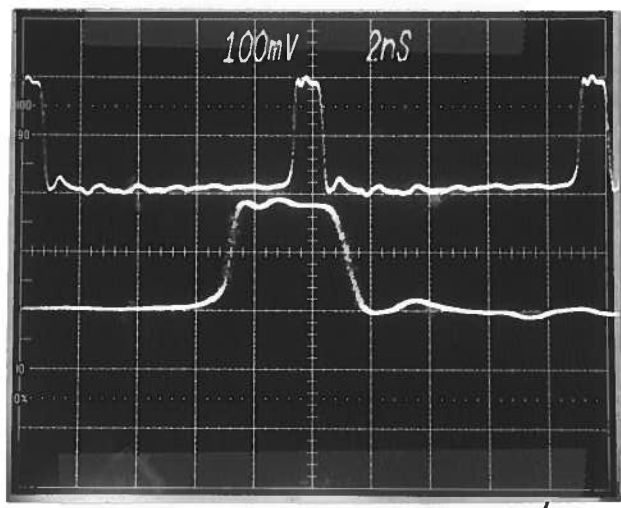

PERFORMANCE CHECKSHEET

Model: *AVN-4-C-P-PN-M*

S.N.: *11380*

Date: *JAN 11 2006*

- a) Output Signal Amplitude:
25-100 MHz: 0.70 ± 20 V (70 50m)
150 MHz: 0.70 ± 15V " "
250 MHz: 0.70 ± 5V " "
- b) Pulse Width(FWHM):

0.3 to 1.0 ns

- c) Rise Time (20%-80%):
≤ 150 ps

- d) Fall Time (80%-20%):
≤ 150 ps

- e) PRF:
25 to 250 MHz

- f) Jitter, Stability:
OK

- g) Prime Power:
100-240V
5V-60Hz

① *2 ns/div PRF ≈ 100 MHz*

② *500 ps/div, PRF ≈ 100 MHz*