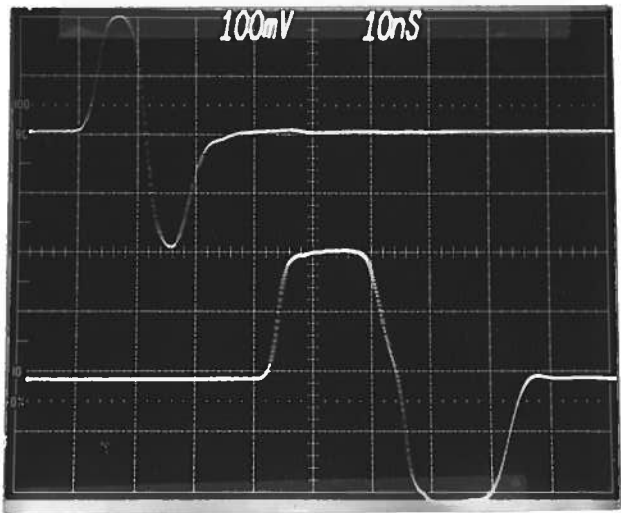

PERFORMANCE CHECKSHEET

Model: *AUB2-TA-C*  
 S.N.: *11430*  
 Date: *FEB 16 2006*

- a) Output Signal Amplitude: *0 TO 400V<sub>PP</sub>*
- b) Pulse Width(FWHM): *CTD 50ns*
- c) Rise Time (20%-80%): *NA*
- d) Fall Time (80%-20%): *NA*
- e) PRF: *0 TO 10KHz*
- f) Jitter, Stability: *OK*
- g) Prime Power: *100 - 240V*  
*50 - 60Hz*