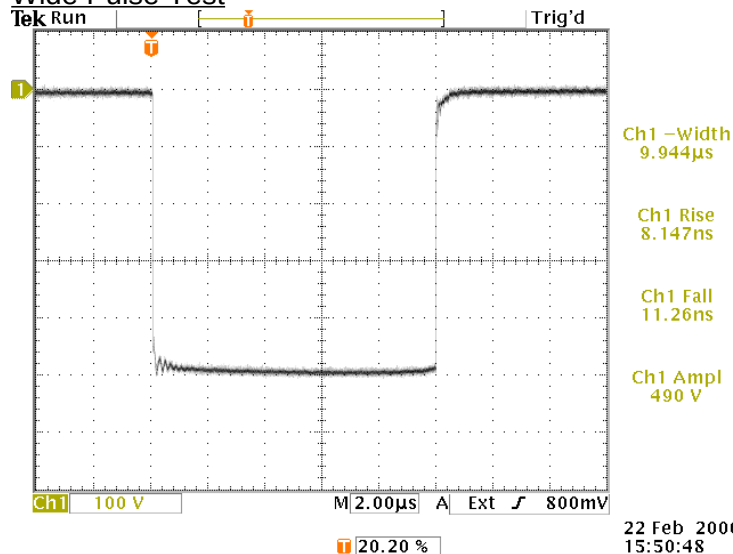

PERFORMANCE CHECKSHEET

Model: AVX-R5
S.N.: 11445
Date: February 22, 2006

Wide Pulse Test

a) Function: Inverting Transformer
Note: the input and output connectors are reversible

b) Output Signal Amplitude: 0 to 700V

c) Maximum Pulse Width (FWHM):
10 us at 500V
5 us at 700V

-500V (AVRZ-5W-B output inverted using AVX-R5),
50Ω load, PW = 10 us, PRF = 100 Hz.

100 V/div, 2 us/div.

Reference levels: 20%, 80%.