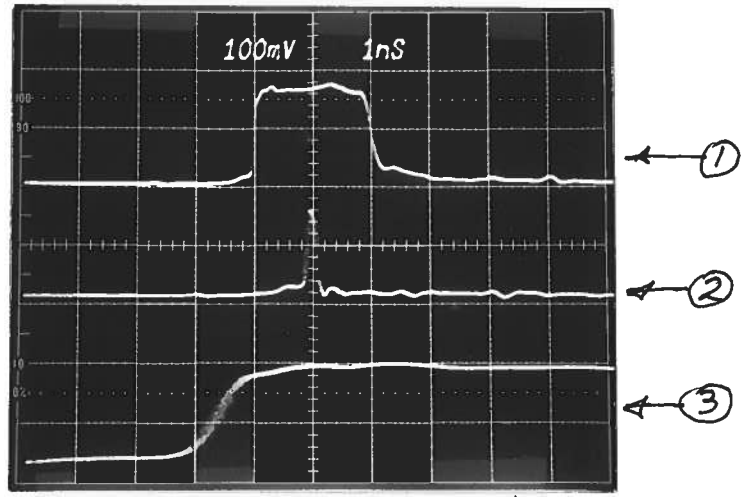

PERFORMANCE CHECKSHEET

Model: *AVM-2-C-P-ED*

S.N.: *11479*

Date: *MAY 1 2006*

40 dB ATTEN.: 10 V/DIV

a) Output Signal Amplitude:
0.7V + 15V (TO 50Ω)

b) Pulse Width(FWHM):
0.2 TO 2.0 NS

c) Rise Time (20%-80%):
≤ 100 ps

d) Fall Time (80%-20%):
≤ 135 ps

e) PRF:
0 TO 25 MHz

f) Jitter, Stability:
OK

g) Prime Power:
100 - 240 V
50 - 60 MHz

- ① *PW NEAR MAX, 1 NS/DIV*
- ② *PW NEAR MIN, 1 NS/DIV*
- ③ *RISE TIME, 100 ps/DIV*

PRF = 12 MHz