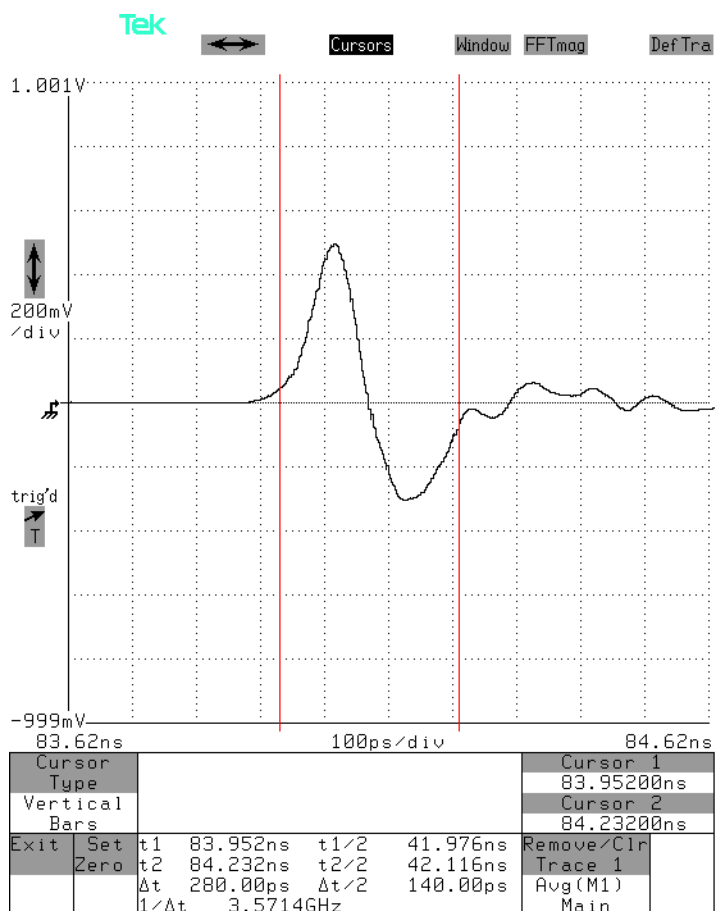

info@avtechpulse.com - http://www.avtechpulse.com/

PERFORMANCE CHECKSHEET

Model: AVE2-3500
Type: Ultra-High-Speed Monocycle Generator
S.N.: 11496
Date: June 16, 2006

- a) Output Signal Amplitude: > 4 V_{PEAK-TO-PEAK}
- b) Center Frequency: 3500 MHz
- c) PRF: 1 Hz - 1 MHz
- d) Jitter, Stability: OK
- e) Prime Power: +15V DC.

Output at 10 kHz PRF. 2 V/div (200 mV/div × 20 dB),
100 ps/div.

Measured 1/Δt = 3.57 GHz.