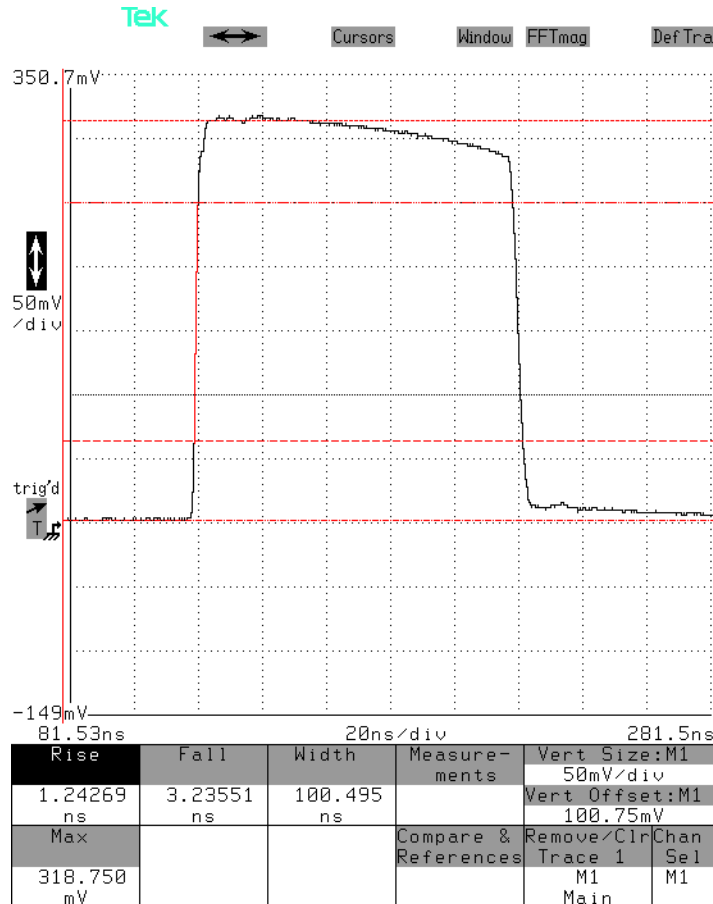

info@avtechpulse.com - http://www.avtechpulse.com/

PERFORMANCE CHECKSHEET

Model: AVL-2-B-P
Type: Pulse Generator
S.N.: 11561
Date: August 31, 2006

At 1 kHz, 100 ns, +320V:

- a) Output Signal Amplitude: 0 to +320V
- b) Pulse Width (FWHM) : 5 - 100 ns
- c) Rise Time (20%-80%): < 2 ns
- d) Fall Time (80%-20%): < 4 ns
- e) PRF: 1 Hz - 5 kHz
- f) Jitter, Stability: OK
- g) Prime Power: 100-240V AC, 50-60 Hz.

20 ns/div. 100 V/div (100 mV × 60 dB).

References levels: 20%, 80%.