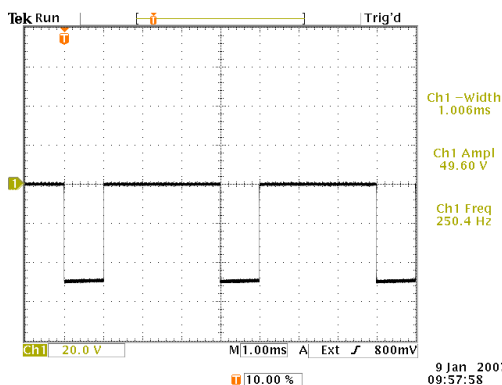

info@avtechpulse.com - http://www.avtechpulse.com/

PERFORMANCE CHECKSHEET

Model: AV-1015-B
Type: General-Purpose Pulse Generator
S.N.: 11636
Date: January 9, 2007

-50V, ZOUT=2Ω, 50Ω load, PW = 1 ms, 250 Hz

+50V, ZOUT=50Ω, 50Ω load, PW = 50 ns, 5 MHz

-50V, ZOUT=2Ω, 50Ω load, near minimum PW, 10 MHz

- a) Output Signal Amplitude: 0 to ±50V
b) Pulse Width (FWHM): 20 ns - 10 ms, 25% maximum duty cycle
c) Rise Time (20%-80%): < 10 ns
d) Fall Time (80%-20%): < 10 ns
e) PRF: 10 Hz - 10 MHz
f) Jitter, Stability: OK
g) Prime Power: 100-240V AC, 50-60 Hz.