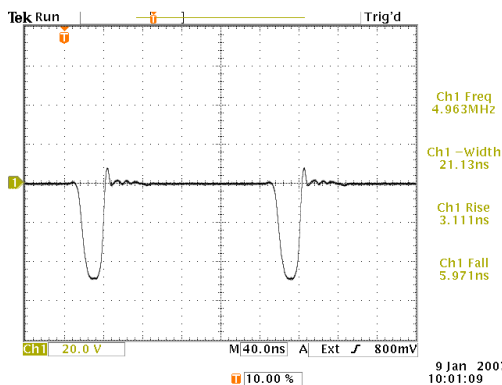

info@avtechpulse.com - http://www.avtechpulse.com/

PERFORMANCE CHECKSHEET

Model: AV-1015-B
Type: General-Purpose Pulse Generator
S.N.: 11636
Date: January 9, 2007

-50V, ZOUT=2Ω, 50Ω load, PW = 1 ms, 250 Hz

+50V, ZOUT=50Ω, 50Ω load, PW = 50 ns, 5 MHz

-50V, ZOUT=2Ω, 50Ω load, near minimum PW, 10 MHz

- a) Output Signal Amplitude: 0 to ±50V
b) Pulse Width (FWHM): 20 ns - 10 ms, 25% maximum duty cycle
c) Rise Time (20%-80%): < 10 ns
d) Fall Time (80%-20%): < 10 ns
e) PRF: 10 Hz - 10 MHz
f) Jitter, Stability: OK
g) Prime Power: 100-240V AC, 50-60 Hz.