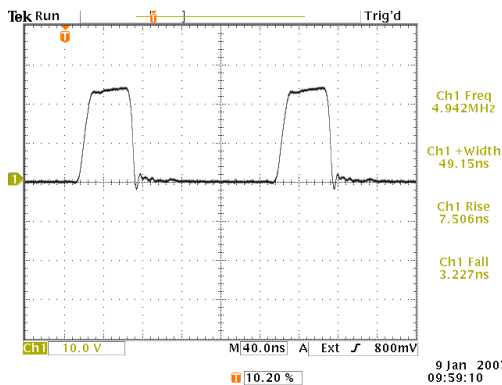

info@avtechpulse.com - http://www.avtechpulse.com/

PERFORMANCE CHECKSHEET

Model: AV-1015-B
Type: General-Purpose Pulse Generator
S.N.: 11636
Date: January 9, 2007

-50V, ZOUT=2Ω, 50Ω load, PW = 1 ms, 250 Hz

+50V, ZOUT=50Ω, 50Ω load, PW = 50 ns, 5 MHz

-50V, ZOUT=2Ω, 50Ω load, near minimum PW, 10 MHz

- a) Output Signal Amplitude: 0 to ±50V
b) Pulse Width (FWHM): 20 ns - 10 ms, 25% maximum duty cycle
c) Rise Time (20%-80%): < 10 ns
d) Fall Time (80%-20%): < 10 ns
e) PRF: 10 Hz - 10 MHz
f) Jitter, Stability: OK
g) Prime Power: 100-240V AC, 50-60 Hz.