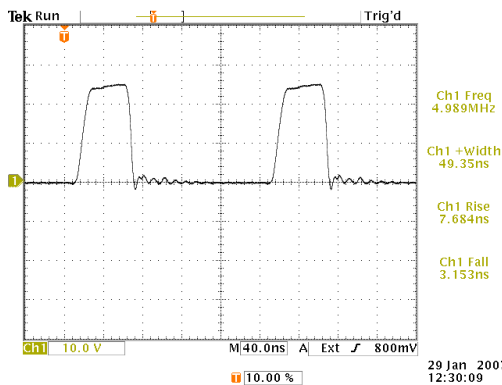

info@avtechpulse.com - http://www.avtechpulse.com/

PERFORMANCE CHECKSHEET

Model: AV-1015-B
Type: General-Purpose Pulse Generator
S.N.: 11664
Date: January 29, 2007

-50V, Z_{OUT}=2Ω, 50Ω load, PW = 1 ms, 250 Hz

+50V, Z_{OUT}=50Ω, 50Ω load, PW = 50 ns, 5 MHz

-50V, Z_{OUT}=2Ω, 50Ω load, near minimum PW, 5 MHz

- a) Output Signal Amplitude: 0 to ±50V
- b) Pulse Width (FWHM): 20 ns - 10 ms, 25% maximum duty cycle
- c) Rise Time (20%-80%): < 10 ns
- d) Fall Time (80%-20%): < 10 ns
- e) PRF: 10 Hz - 10 MHz
- f) Jitter, Stability: OK
- g) Prime Power: 100-240V AC, 50-60 Hz.