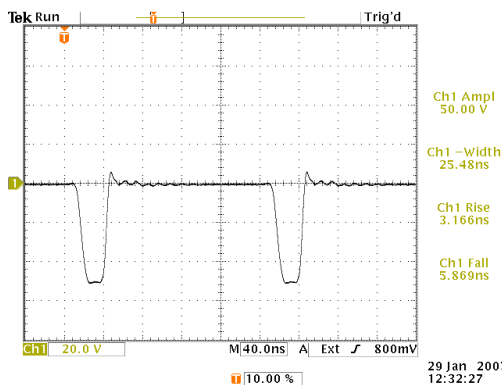

info@avtechpulse.com - http://www.avtechpulse.com/

PERFORMANCE CHECKSHEET

Model: AV-1015-B
Type: General-Purpose Pulse Generator
S.N.: 11664
Date: January 29, 2007

-50V, Z_{OUT}=2Ω, 50Ω load, PW = 1 ms, 250 Hz

+50V, Z_{OUT}=50Ω, 50Ω load, PW = 50 ns, 5 MHz

-50V, Z_{OUT}=2Ω, 50Ω load, near minimum PW, 5 MHz

- a) Output Signal Amplitude: 0 to ±50V
- b) Pulse Width (FWHM): 20 ns - 10 ms, 25% maximum duty cycle
- c) Rise Time (20%-80%): < 10 ns
- d) Fall Time (80%-20%): < 10 ns
- e) PRF: 10 Hz - 10 MHz
- f) Jitter, Stability: OK
- g) Prime Power: 100-240V AC, 50-60 Hz.