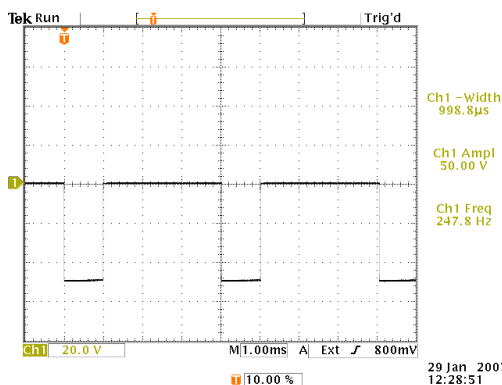

info@avtechpulse.com - http://www.avtechpulse.com/

PERFORMANCE CHECKSHEET

Model: AV-1015-B
Type: General-Purpose Pulse Generator
S.N.: 11664
Date: January 29, 2007

-50V, Z_{OUT}=2Ω, 50Ω load, PW = 1 ms, 250 Hz

+50V, Z_{OUT}=50Ω, 50Ω load, PW = 50 ns, 5 MHz

-50V, Z_{OUT}=2Ω, 50Ω load, near minimum PW, 5 MHz

- a) Output Signal Amplitude: 0 to ±50V
- b) Pulse Width (FWHM): 20 ns - 10 ms, 25% maximum duty cycle
- c) Rise Time (20%-80%): < 10 ns
- d) Fall Time (80%-20%): < 10 ns
- e) PRF: 10 Hz - 10 MHz
- f) Jitter, Stability: OK
- g) Prime Power: 100-240V AC, 50-60 Hz.