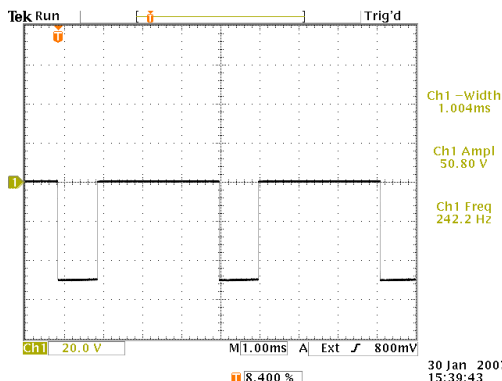

info@avtechpulse.com - http://www.avtechpulse.com/

PERFORMANCE CHECKSHEET

Model: AV-1015-B
Type: General-Purpose Pulse Generator
S.N.: 11665
Date: January 30, 2007

-50V, Z_{OUT}=2Ω, 50Ω load, PW = 1 ms, 250 Hz

+50V, Z_{OUT}=50Ω, 50Ω load, PW = 50 ns, 5 MHz

-50V, Z_{OUT}=2Ω, 50Ω load, near minimum PW, 5 MHz

- a) Output Signal Amplitude: 0 to ±50V
- b) Pulse Width (FWHM): 20 ns - 10 ms, 25% maximum duty cycle
- c) Rise Time (20%-80%): < 10 ns
- d) Fall Time (80%-20%): < 10 ns
- e) PRF: 10 Hz - 10 MHz
- f) Jitter, Stability: OK
- g) Prime Power: 100-240V AC, 50-60 Hz.