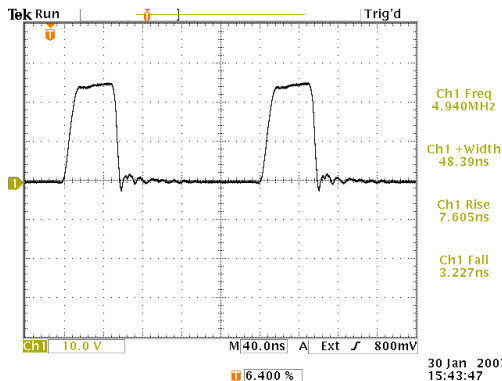

info@avtechpulse.com - http://www.avtechpulse.com/

PERFORMANCE CHECKSHEET

Model: AV-1015-B
Type: General-Purpose Pulse Generator
S.N.: 11665
Date: January 30, 2007

-50V, Z_{OUT}=2Ω, 50Ω load, PW = 1 ms, 250 Hz

+50V, Z_{OUT}=50Ω, 50Ω load, PW = 50 ns, 5 MHz

-50V, Z_{OUT}=2Ω, 50Ω load, near minimum PW, 5 MHz

- a) Output Signal Amplitude: 0 to ±50V
- b) Pulse Width (FWHM): 20 ns - 10 ms, 25% maximum duty cycle
- c) Rise Time (20%-80%): < 10 ns
- d) Fall Time (80%-20%): < 10 ns
- e) PRF: 10 Hz - 10 MHz
- f) Jitter, Stability: OK
- g) Prime Power: 100-240V AC, 50-60 Hz.