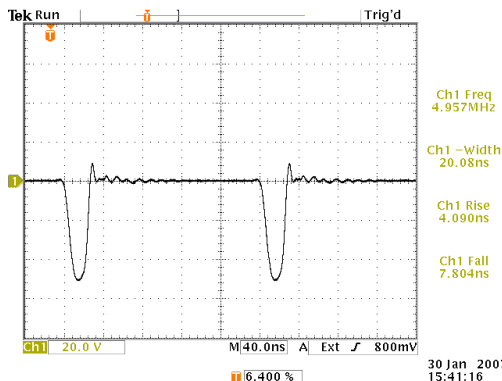

info@avtechpulse.com - http://www.avtechpulse.com/

PERFORMANCE CHECKSHEET

Model: AV-1015-B
Type: General-Purpose Pulse Generator
S.N.: 11665
Date: January 30, 2007

-50V, Z_{OUT}=2Ω, 50Ω load, PW = 1 ms, 250 Hz

+50V, Z_{OUT}=50Ω, 50Ω load, PW = 50 ns, 5 MHz

-50V, Z_{OUT}=2Ω, 50Ω load, near minimum PW, 5 MHz

- a) Output Signal Amplitude: 0 to ±50V
- b) Pulse Width (FWHM): 20 ns - 10 ms, 25% maximum duty cycle
- c) Rise Time (20%-80%): < 10 ns
- d) Fall Time (80%-20%): < 10 ns
- e) PRF: 10 Hz - 10 MHz
- f) Jitter, Stability: OK
- g) Prime Power: 100-240V AC, 50-60 Hz.