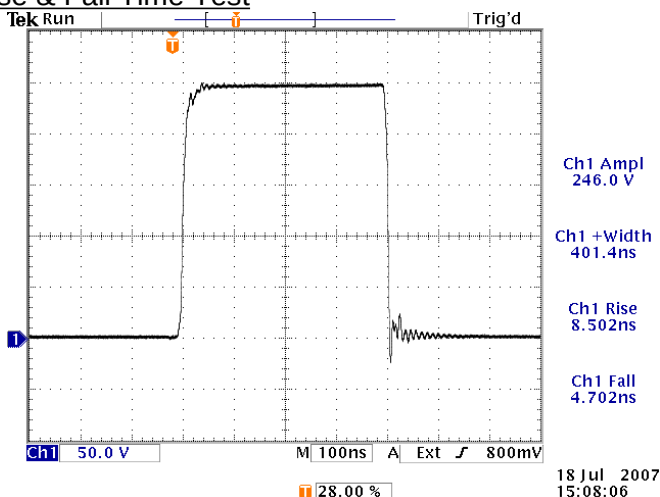

info@avtechpulse.com - http://www.avtechpulse.com/

PERFORMANCE CHECKSHEET

Model: AVR-3HF-B-PN
Type: High-Voltage High-Speed Pulse Generator
S.N.: 11769
Date: July 18, 2007

Rise & Fall Time Test

100 kHz, 400 ns, +250V into a 50Ω load.
50 V/div, 100 ns/div.

18 Jul 2007
15:08:06

- a) Output Signal Amplitude: 0 to ±250V
- b) Pulse Width (FWHM): 100 ns – 100 us
- c) Rise Time (20%-80%): < 10 ns
- d) Fall Time (80%-20%): < 10 ns
- e) PRF: 1 Hz - 100 kHz
- f) Jitter, Stability: OK
- g) Prime Power: 100-240V AC, 50-60 Hz.

Wide Pulse Test

100 Hz, 100 us, -250V into a 50Ω load.
100 V/div, 20 us/div.

18 Jul 2007
15:08:52

References levels: 20%, 80%.