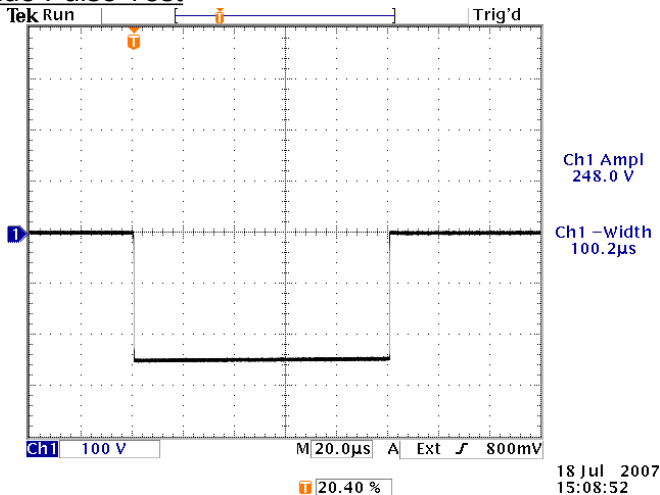

info@avtechpulse.com - http://www.avtechpulse.com/

PERFORMANCE CHECKSHEET

Model: AVR-3HF-B-PN
Type: High-Voltage High-Speed Pulse Generator
S.N.: 11769
Date: July 18, 2007

Rise & Fall Time Test

100 kHz, 400 ns, +250V into a 50Ω load.
50 V/div, 100 ns/div.

18 Jul 2007
15:08:06

- a) Output Signal Amplitude: 0 to ±250V
- b) Pulse Width (FWHM): 100 ns – 100 us
- c) Rise Time (20%-80%): < 10 ns
- d) Fall Time (80%-20%): < 10 ns
- e) PRF: 1 Hz - 100 kHz
- f) Jitter, Stability: OK
- g) Prime Power: 100-240V AC, 50-60 Hz.

Wide Pulse Test

100 Hz, 100 us, -250V into a 50Ω load.
100 V/div, 20 us/div.

18 Jul 2007
15:08:52

References levels: 20%, 80%.