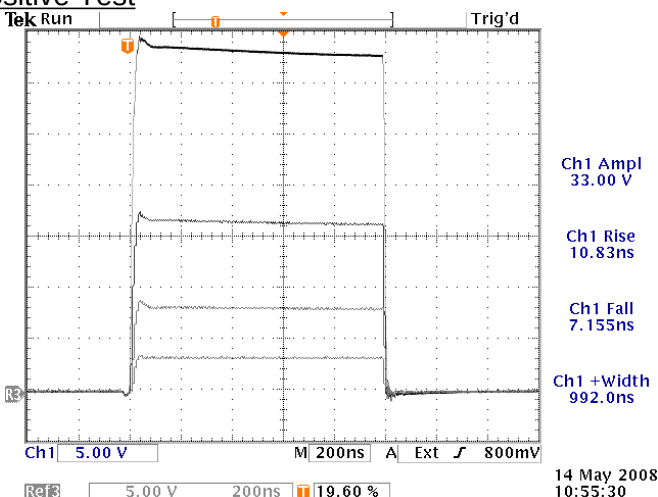

info@avtechpulse.com - http://www.avtechpulse.com/

PERFORMANCE CHECKSHEET

Model: AV-107C-B-PN
Type: Pulsed Constant Current Generator
S.N.: 11996
Date: May 14, 2008

Positive Test

a) Output Signal Amplitude: 0 to ±10A

b) Pulse Width (FWHM): 100 ns to 1 us

c) Rise Time (20%-80%): < 20 ns

d) Fall Time (80%-20%): < 20 ns

e) PRF: 1 Hz – 5 kHz

f) Jitter, Stability: OK

g) Prime Power: 100-240V AC, 50-60 Hz.

100 Hz, 1 us, +1A, +2.5A, +5A and +10A
into a 3.30Ω load installed on the mainframe output.
5 V/div, 200 ns/div.

Negative Test

100 Hz, 1 us, +1A, +2.5A, +5A and +10A
into a 3.30Ω load installed on the mainframe output.
5 V/div, 200 ns/div.

References levels: 20%, 80%.