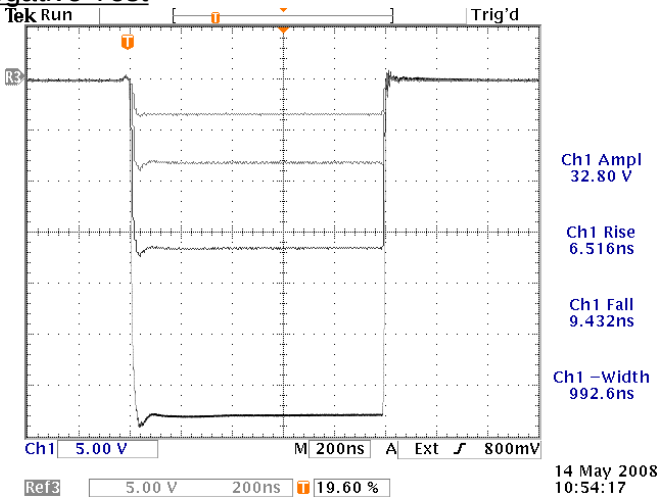

info@avtechpulse.com - http://www.avtechpulse.com/

PERFORMANCE CHECKSHEET

Model: AV-107C-B-PN
Type: Pulsed Constant Current Generator
S.N.: 11996
Date: May 14, 2008

Positive Test

a) Output Signal Amplitude: 0 to ±10A

b) Pulse Width (FWHM): 100 ns to 1 us

c) Rise Time (20%-80%): < 20 ns

d) Fall Time (80%-20%): < 20 ns

e) PRF: 1 Hz – 5 kHz

f) Jitter, Stability: OK

g) Prime Power: 100-240V AC, 50-60 Hz.

100 Hz, 1 us, +1A, +2.5A, +5A and +10A
into a 3.30Ω load installed on the mainframe output.
5 V/div, 200 ns/div.

Negative Test

100 Hz, 1 us, +1A, +2.5A, +5A and +10A
into a 3.30Ω load installed on the mainframe output.
5 V/div, 200 ns/div.

References levels: 20%, 80%.