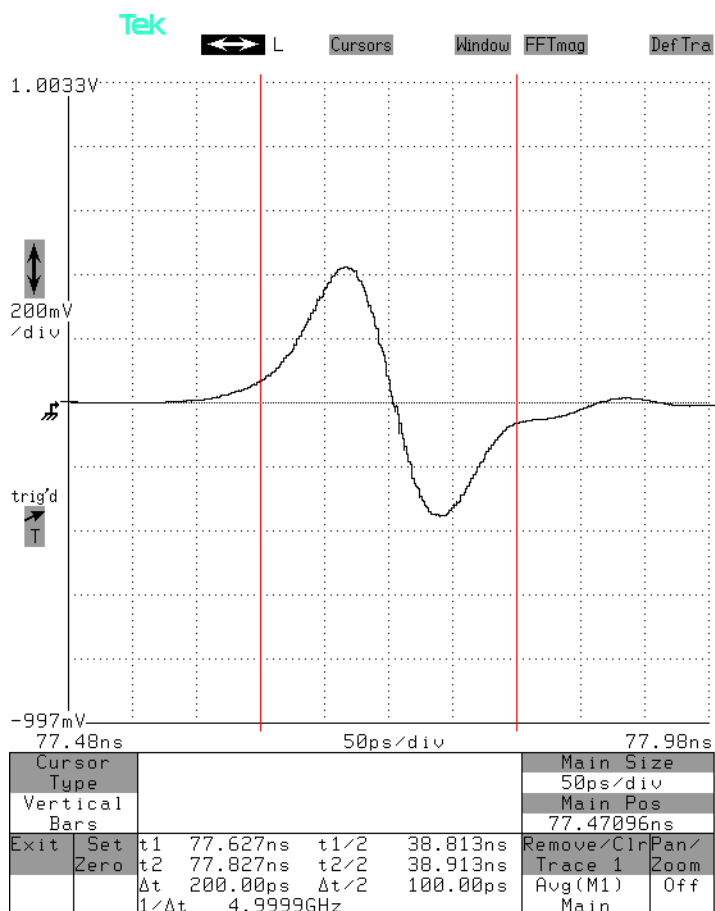

info@avtechpulse.com - http://www.avtechpulse.com/

PERFORMANCE CHECKSHEET

Model: AVE2-5000  
Type: Ultra-High-Speed Monocycle Generator  
S.N.: 12058  
Date: September 11, 2008

- a) Output Signal Amplitude: > 4 V<sub>PEAK-TO-PEAK</sub>
- b) Center Frequency: 5000 MHz
- c) PRF: 1 Hz - 1 MHz
- d) Jitter, Stability: OK
- e) Prime Power: +15V DC.

Output at 1 MHz PRF.

2 V/div (200 mV/div × 20 dB), 50 ps/div.

Measured 1/Δt ≈ 5 GHz.