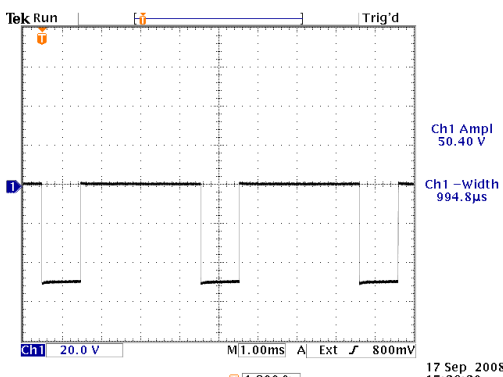

info@avtechpulse.com - http://www.avtechpulse.com/

PERFORMANCE CHECKSHEET

Model: AV-1015-B
Type: General-Purpose Pulse Generator
S.N.: 12115
Date: September 17, 2008

-50V, Z_{OUT}=2Ω, 50Ω load, PW = 1 ms, 250 Hz

+50V, Z_{OUT}=50Ω, 50Ω load, PW = 50 ns, 5 MHz

-50V, Z_{OUT}=2Ω, 50Ω load, PW = 20 ns, 5 MHz

- a) Output Signal Amplitude: 0 to ±50V
- b) Pulse Width (FWHM): 20 ns - 10 ms, 25% maximum duty cycle
- c) Rise Time (20%-80%): < 10 ns
- d) Fall Time (80%-20%): < 10 ns
- e) PRF: 10 Hz - 10 MHz
- f) Jitter, Stability: OK
- g) Prime Power: 100-240V AC, 50-60 Hz.