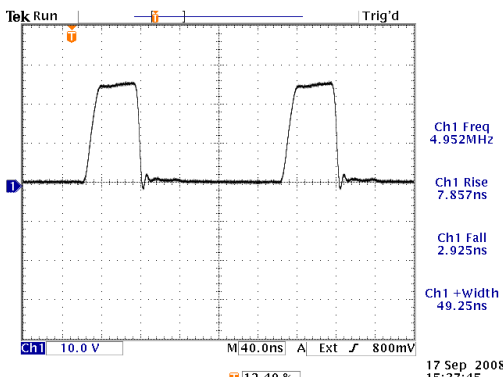

info@avtechpulse.com - http://www.avtechpulse.com/

PERFORMANCE CHECKSHEET

Model: AV-1015-B
Type: General-Purpose Pulse Generator
S.N.: 12115
Date: September 17, 2008

-50V, Z_{OUT}=2Ω, 50Ω load, PW = 1 ms, 250 Hz

+50V, Z_{OUT}=50Ω, 50Ω load, PW = 50 ns, 5 MHz

-50V, Z_{OUT}=2Ω, 50Ω load, PW = 20 ns, 5 MHz

- a) Output Signal Amplitude: 0 to ±50V
- b) Pulse Width (FWHM): 20 ns - 10 ms, 25% maximum duty cycle
- c) Rise Time (20%-80%): < 10 ns
- d) Fall Time (80%-20%): < 10 ns
- e) PRF: 10 Hz - 10 MHz
- f) Jitter, Stability: OK
- g) Prime Power: 100-240V AC, 50-60 Hz.