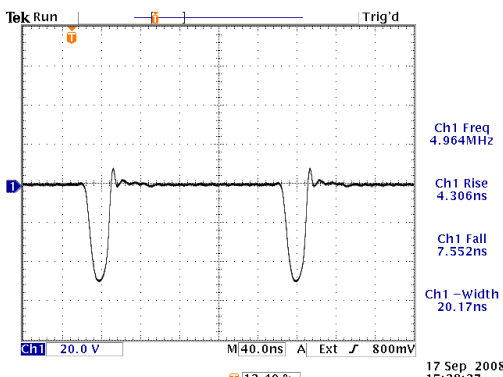

info@avtechpulse.com - http://www.avtechpulse.com/

PERFORMANCE CHECKSHEET

Model: AV-1015-B
Type: General-Purpose Pulse Generator
S.N.: 12115
Date: September 17, 2008

-50V, Z_{OUT}=2Ω, 50Ω load, PW = 1 ms, 250 Hz

+50V, Z_{OUT}=50Ω, 50Ω load, PW = 50 ns, 5 MHz

-50V, Z_{OUT}=2Ω, 50Ω load, PW = 20 ns, 5 MHz

- a) Output Signal Amplitude: 0 to ±50V
- b) Pulse Width (FWHM): 20 ns - 10 ms, 25% maximum duty cycle
- c) Rise Time (20%-80%): < 10 ns
- d) Fall Time (80%-20%): < 10 ns
- e) PRF: 10 Hz - 10 MHz
- f) Jitter, Stability: OK
- g) Prime Power: 100-240V AC, 50-60 Hz.