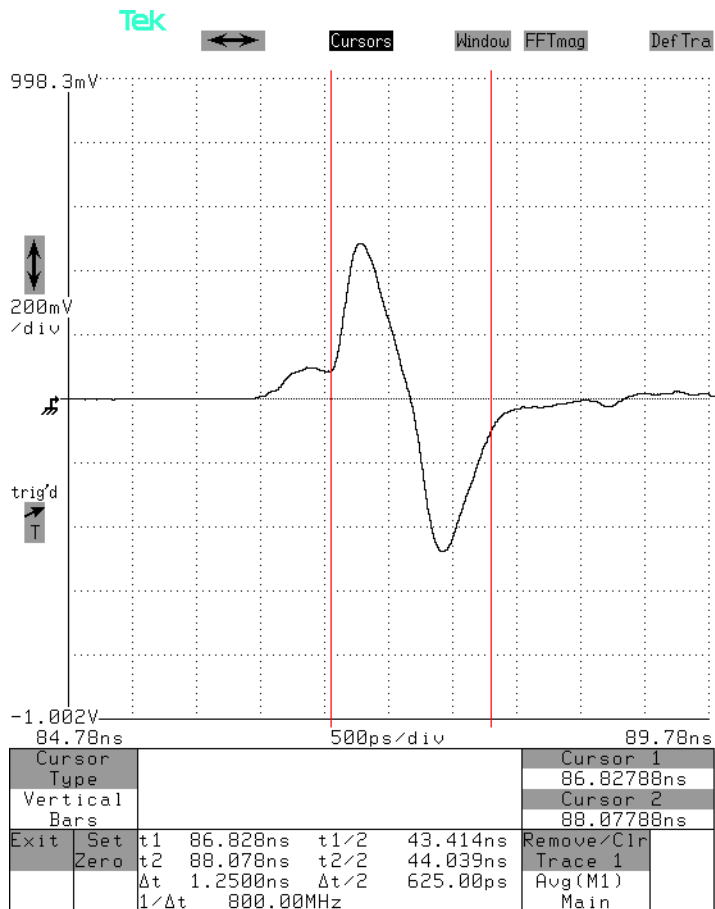

info@avtechpulse.com - http://www.avtechpulse.com/

PERFORMANCE CHECKSHEET

Model: AVB1-3-USD
Type: Monocycle Generator
S.N.: 12156
Date: January 27, 2009

- a) Output Signal Amplitude: 100 V_{P-P} approx
- b) Center Frequency: 800 MHz
- c) Rise Time (20%-80%): N/A
- d) Fall Time (80%-20%): N/A
- e) PRF: 1 MHz maximum
- f) Jitter, Stability: OK
- g) Prime Power: +15V DC

Output at 100 kHz into 50 Ohms.

20 V/div (200 mV/div × 40 dB).
500 ps/div.