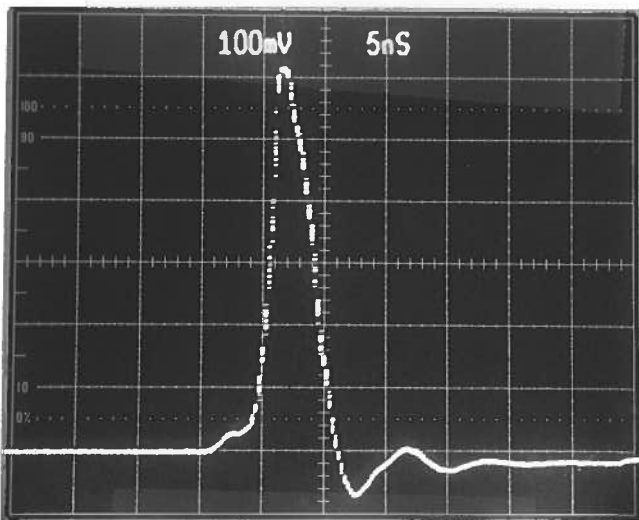

PERFORMANCE CHECKSHEET

Model: *AVG-4A-T*

S.N.: *12291*

Date: *JULY 22 2009*

*PRF = 5 kHz
 60 dB ATTN
 100 V/DIV.*

a) Output Signal Amplitude:
+90 TO +600 V

b) Pulse Width (at 20%)
≤ 5 ns

c) Rise Time (20%-80%):
≤ 1.5 ns

d) Fall Time (80%-20%):
≤ 3 ns

e) PRF:
0 TO 10 kHz

f) Jitter, Stability:
OK

g) Prime Power:
*+15 VDC
 650 mA.*