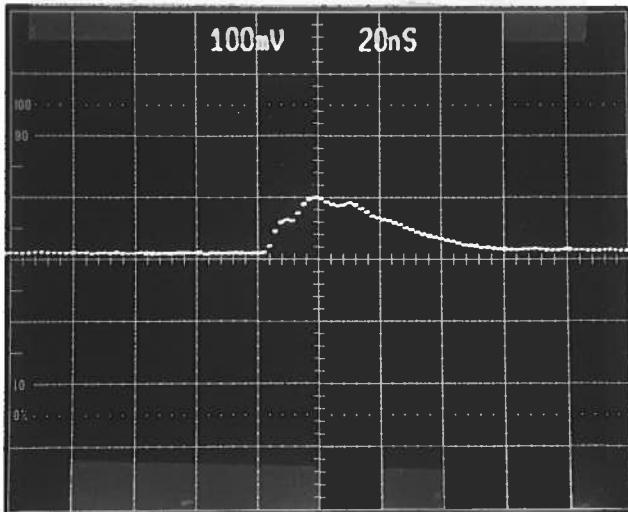

PERFORMANCE CHECKSHEET

Model: *AVO-1-C-P-WH*

S.N.: *12317*

Date: *SEPT 10 2009*

a) Output Signal Amplitude:
+25 TO +100 Amp
R_L 0.22 TO 2.2 Ω

b) Pulse Width(FWHM):
5 TO 25 ns

c) Rise Time (20%-80%):
NA

d) Fall Time (80%-20%):
NA

e) PRF:
0 TO 1 KHz

f) Jitter, Stability:
OK

g) Prime Power:
100-240V
50-60 Hz

*Test FOR R_L = 2.2Ω, C_L = 10,000pfd
 711S CURRENT PROBE*

*Test FOR R_L = 0.55Ω, C_L = 560pfd
 711S CURRENT PROBE (TO 60dB)*