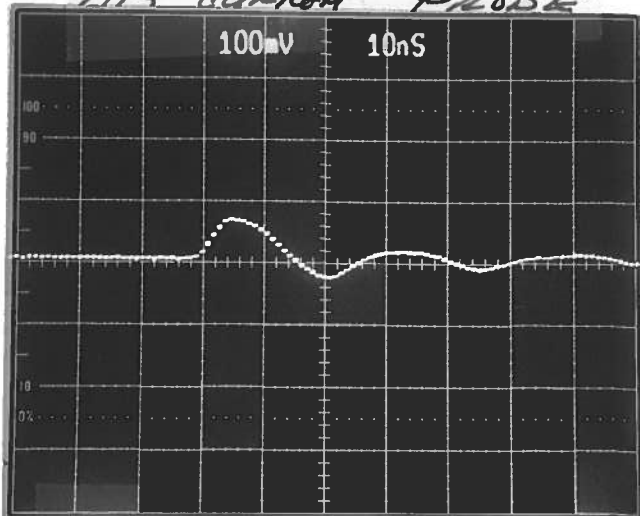

PERFORMANCE CHECKSHEET

Model: *AVO-1-C-P-WH*

S.N.: *12317*

Date: *SEPT 10 2009*

a) Output Signal Amplitude:
+25 TO +100 Amp
R_L 0.22 TO 2.2 Ω

b) Pulse Width(FWHM):
5 TO 25 ns

c) Rise Time (20%-80%):
NA

d) Fall Time (80%-20%):
NA

e) PRF:
0 TO 1 KHz

f) Jitter, Stability:
OK

g) Prime Power:
100-240V
50-60 Hz

*Test FOR R_L = 2.2Ω, C_L = 10,000pfd
 711S CURRENT PROBE*

*Test FOR R_L = 0.55Ω, C_L = 560pfd
 711S CURRENT PROBE (TO 60dB)*