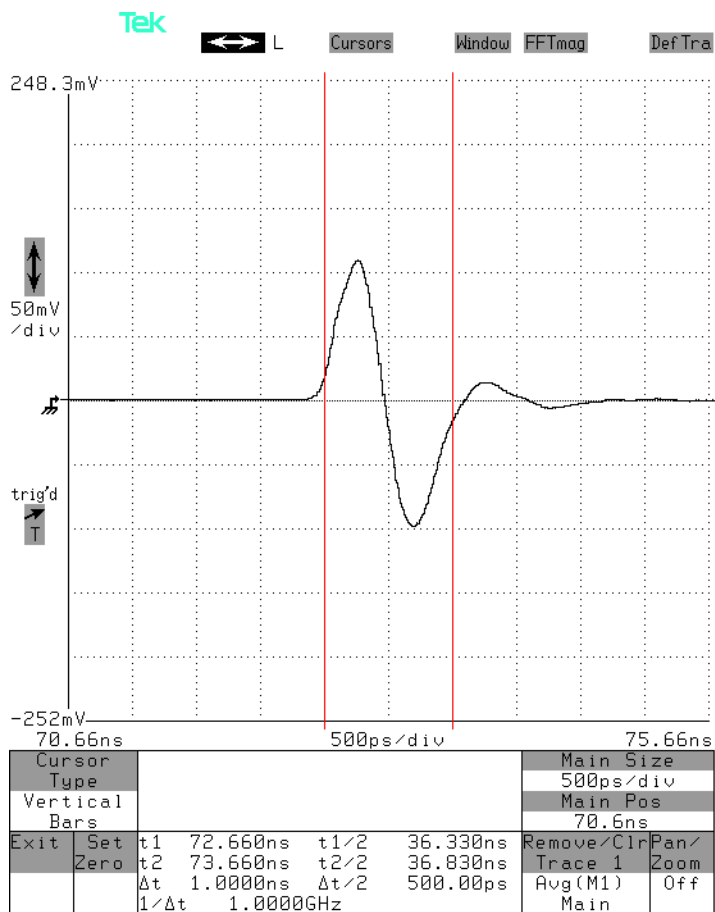

info@avtechpulse.com - http://www.avtechpulse.com/

PERFORMANCE CHECKSHEET

Model: AVD-1000  
Type: 1000 MHz Monocycle Generator  
S.N.: 13201  
Date: August 27, 2014

At 1 MHz,

500 ps/div. 5 V/div (50 mV/div × 40 dB):

a) Output Signal Amplitude:  $\geq 20 V_{P-P}$ ,  
to 50Ω

b) Center Frequency: 1000 MHz

c) PRF: 1 MHz maximum

d) Jitter, Stability: OK

e) Prime Power: +15V DC