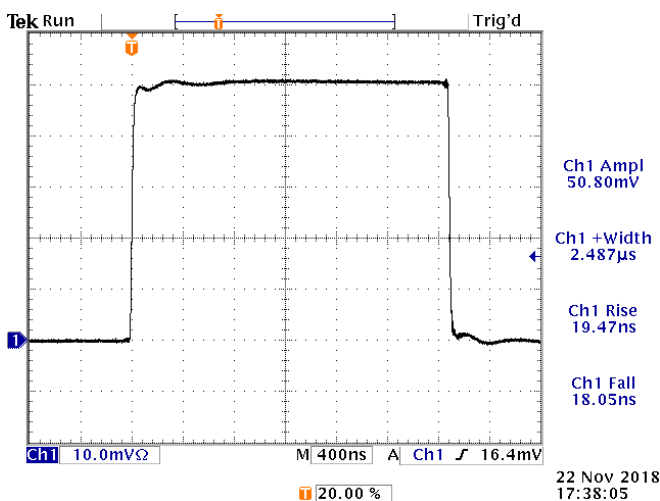

info@avtechpulse.com - http://www.avtechpulse.com/

PERFORMANCE CHECKSHEET

Model: AVX-TEK2-SB1
Type: Shorting Bar Accessory for AVR-3-PW-TEK2-C-P Pulsers
S.N.: 13827
Date: November 23, 2019

Output of a A6303 probe and AM503B amplifier, viewed with TDS3052B scope.

The A6303 probe is clamped to the AVX-TEK2-SB1 shorting bar.

The pulse is generated by a AVR-3-PW-TEK2-C-P pulser.

References levels: 20%, 80%.